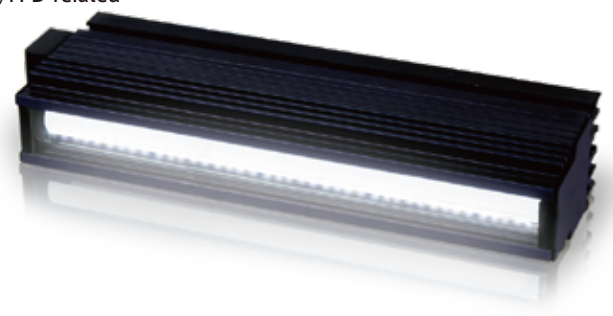

600,000 lx ~Line Illumination product-Brimax II(Natural Air Cooling) [IDBB-LSRA Series]

Standrad high cost-performance product,possible to produce long-sized product

Natural Air Cooling Original Technology&Design Power LEDs

- Applications**
- High-performance film/Paper, Textilesand Fiber-related /FPD-related /Steel/Non-ferrous metals/Metal/Glass etc. industries
 - ➔ Surface scratch/Dirt/Particle/MURA inspection.etc
 - Electronic components etc. industries
 - ➔ Pattern and scratch inspection of PCBs.etc
 - High uniformity SWIR /RGB-Full Color models are also available

A Wide Range Of Size Variations Available

Easy Installation To Fit Clean Room Environments.

Dedicated slide nuts (M5, M4, M3) insertion slot

M5 Hex nut insertion slot

Optical Spectrum (Ref.value)

Line illumination products