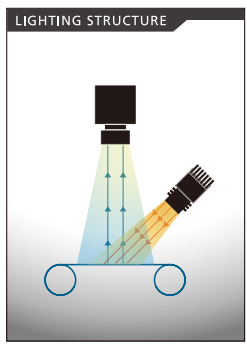

- Applications**
- High-performance film/Paper, Textilesand Fiber-related /FPD-related /Steel/Non-ferrous metals/Metal/Glass etc. industries
 - ➔ Surface scratch/Dirt/Particle/MURA inspection.etc
 - Electronic components etc. industries
 - ➔ Pattern and scratch inspection of PCBs.etc
 - High uniformity SWIR /RGB-Full Color models are also available