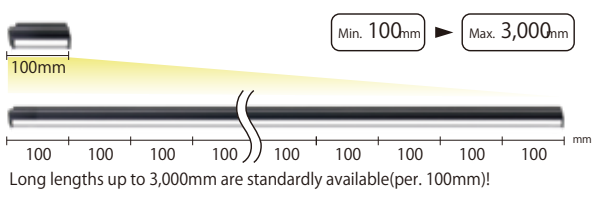

A Wide Range Of Size Variations Available

Easy Installation To Fit Clean Room Environments.