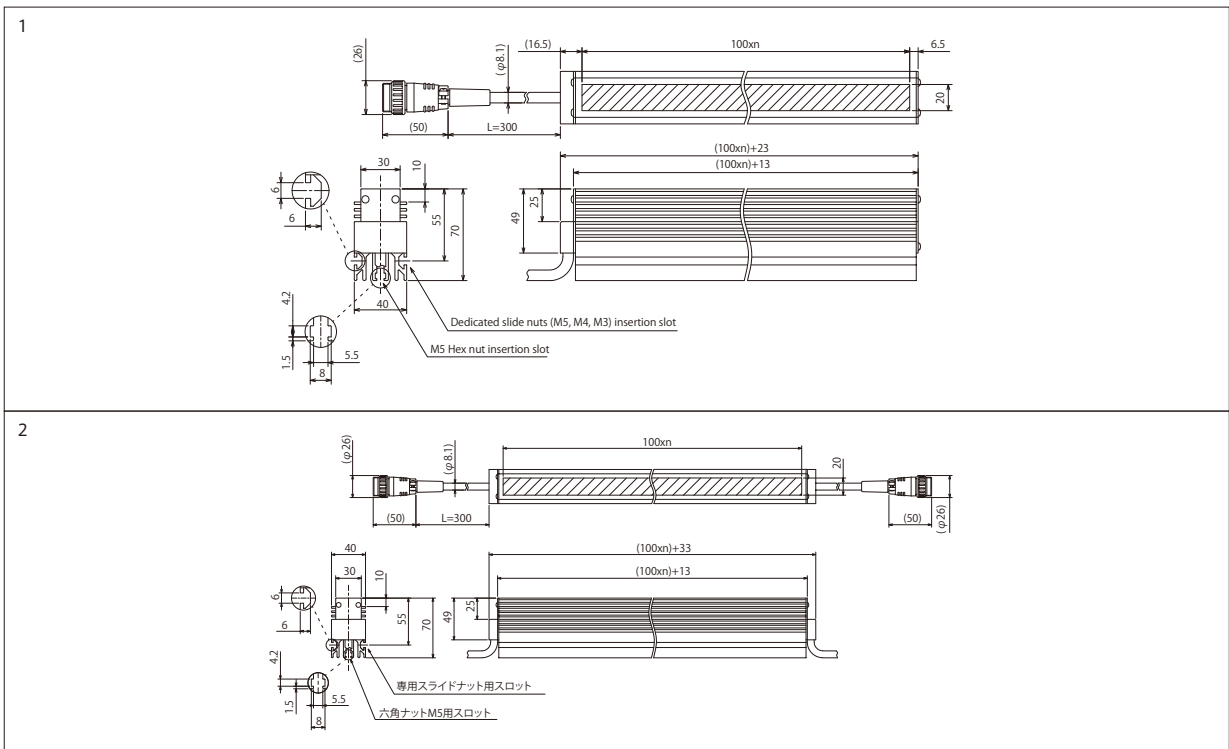

The length of the cable (m) will be indicated in the ■section. (■= 1, 2, 3, 5, 7, 10)

Connection Cable For DC24V Line Illumination

I-CB-S_R-MCB Series

This is a connection cable for DC24V line illumination that supports high capacity.

Applicable Digital Controller(Voltage control)

IWDV-24 Series

Output control: 1,000 levels
External control: Ethernet and 10-bit parallel communications, ON/OFF control
By connecting IWDV-300M1-24 to IWDV-600M2-24, it is possible to control up to a max. of 4 channels
Please refer to P. 217 for more details.