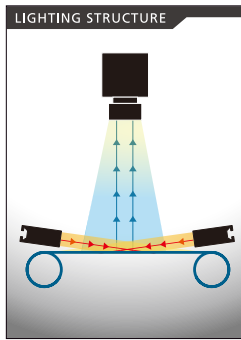

500,000 lx~ Slim body Line Illumination product(Natural Air Cooling) [IDBB-LSRS Series]

20mm streamlined case width!

Suitable for installations with limited space or low angle illumination requirements!

Natural Air Cooling   Original Technology&Design   Power LEDs   Designs Registered Product

1. **Applications**
2. High-performance film/Paper, Textiles and Fiber-related / FPD-related / Steel / Non-ferrous metals/Metal/Glass etc. industries
   - ➔ Surface scratch/Dirt/Particle/MURA inspection.etc
   - Electronic components etc. industries
   - ➔ Pattern and scratch inspection of PCBs.etc

- Product for limited space or low angle illumination requirements!
- Long lengths up to 2,000mm are standardly available(per. 100mm)!