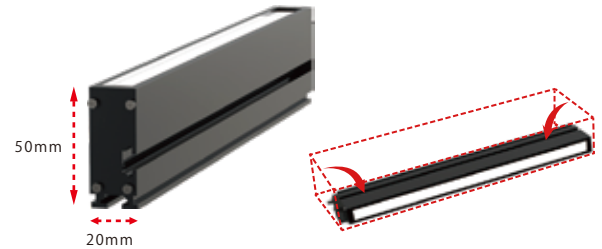

500,000 lx~ Slim body Line Illumination product(Natural Air Cooling) [IDBB-LSRS Series]

20mm streamlined case width!

Suitable for installations with limited space or low angle illumination requirements!

- Product for limited space or low angle illumination requirements!
- Long lengths up to 2,000mm are standardly available(per. 100mm)!

A Wide Range Of Size Variations Available

Long lengths up to 2,000mm are standardly available(per. 100mm)!

Achieved A Significant Size Reduction

Achieved a size reduction to a short side width of 20mm and height of 50mm, while ensuring a light-emitting width (short side) of 13mm. Compared to the 「IDBB-LSRA series」, this product achieves a slim design with half the thickness and approximately 35% less volume. As it is slim, it can be installed in narrow spaces and allows illumination from angles closer to the imaging axis of the camera.

- ★For high uniformity model, -S is indicated by ■ in the model table.
- ★Please refer to P.260 for the models of diffusing plates.
- ★Diffuser plate IKBB-LSRS□ could be attached (Option) □ = n × 100mm.
As a standard, the diffuser plate is available 100*1,800mm. (Diffusion rates for diffuser plates -30%, 60%, 80%, and 90%).
When ordering lighting, please specify whether you require the attachment of a condenser lens and a diffusion plate.
- ★Please note that the illumination which length is over 900mm, cannot be directly connected to the controller, a connection cable of any length is necessary.
- ★The I-CB-S▽-24 connection cable is intended for illuminations with a length of under 900mm. Please refer to P.248 for details.
The I-CB-S▽R-MCB connection cable is intended for illuminations with a length over 900mm. Please refer to P. 249 for details.
The length of the cable (m) will be indicated in the ▼,▽section.(▽=1,2,3,4,5,10) (▽=1, 2, 3, 5, 7, 10)