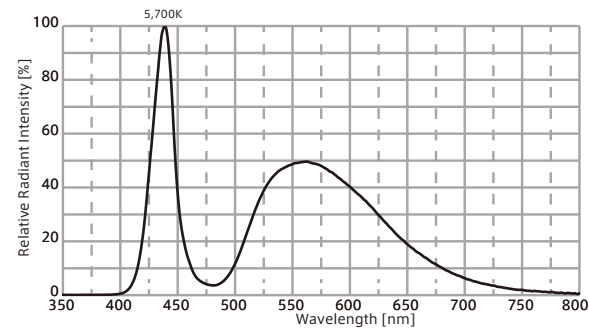

Optical Spectrum (Ref.Value)

1. Line illumination products
2. IDBB-LSRF
   - IDBC-LSR
   - IDBB-LSRH
   - IDBB-LSRA
   - IDBB-LSRS
   - IDBC-LSRC
   - IDBB-LSRC
   - IDBC-RE
   - IDBB-RE
   - IDBA-RK
   - IQDH-RE
   - IMAR-D_8ch
   - IDR-LA-8ch
   - IDRA-T-8ch
   - IMAR-D
   - IMAR-CT D
   - IHR-LE
   - IHRB · IHRA
   - IDR-F
   - IDR-F33/16
   - IDR
   - IDR-LA
   - IDRA-T
   - IFR · IPR
   - IDBA-HM
   - IDBA-HMS
   - IDBA-HMS-IR
   - IDBA-FD
   - IDBA-LEH2
   - IDBA-LEH
   - IDBA-LE
   - IDBA-SE
   - IDBA-SL
   - IDBA
   - IDBA-Q
   - IFLA · IFLB
   - IDHM
   - IHMA
   - IHMA-V
   - IFPA
   - IFD-IR
   - IHMA-40D
   - IFPA-D
   - IPOC
   - IFHA
   - IDDB-KH · IDDA-KH
   - IDUB
   - IDD
   - IDD-CB
   - IQD · IQDH
   - IQDA-CB
   - IFVA · IFVB
   - IFVA-ST
   - IFV
   - IV-14 · IV-30
   - IHV-20 · IHVE-21
   - IHVA-SP · IHSL-SP
   - IBF
   - IHV-FX
   - RBOX
   - IDBB-CH
   - IDHRA
   - UV-CAN
   - Infrared
   - Infrared
   - IMAR-RGB
   - IDDA-KH-RGB
   - RGB Full-color
   - ISU
   - ISS
   - Introduction of Customization
   - High speed and high magnification series kit products
   - ISC-24
   - Image capture evaluation kit products
   - IDMU
   - ILP
   - ILC
   - ILV
   - ILS
   - IPPA_G · IRPA_G
   - IPSA · IPPA
   - IDGC
   - IDPA
   - IDCA
   - IMC
   - IWDV-24
   - IWDV(S)-48
   - ISC
   - IJS
   - IJS-30M2-TP/SS
   - ILS-40M2-PI/SS
   - SAG
   - SLLUB
   - LLUB
   - IFIC
3. Ring illumination products
4. Bar illumination products
5. Transmitted/area illumination products
6. Dome illumination products
7. Coaxial illumination products
8. Special illumination products
9. Kit products
10. Controller products
11. Other illumination products