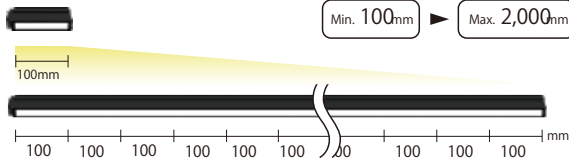

500,000 lx~ Slim body Line Illumination product(Natural Air Cooling) [IDBB-LSRS Series]

20mm streamlined case width!

Suitable for installations with limited space or low angle illumination requirements!

- Product for limited space or low angle illumination requirements!
- Long lengths up to 2,000mm are standardly available(per. 100mm)!

A Wide Range Of Size Variations Available

Long lengths up to 2,000mm are standardly available(per. 100mm)!

Achieved A Significant Size Reduction

Achieved a size reduction to a short side width of 20mm and height of 50mm, while ensuring a light-emitting width (short side) of 13mm. Compared to the 「IDBB-LSRA series」, this product achieves a slim design with half the thickness and approximately 35% less volume. As it is slim, it can be installed in narrow spaces and allows illumination from angles closer to the imaging axis of the camera.

- ★For high uniformity model, -S is indicated by ■ in the model table.
- ★Please refer to P.260 for the models of diffusing plates.
- ★Diffuser plate IKBB-LSRS□ could be attached (Option) □ = n × 100mm.
As a standard, the diffuser plate is available 100*1,800mm. (Diffusion rates for diffuser plates -30%, 60%, 80%, and 90%).
When ordering lighting, please specify whether you require the attachment of a condenser lens and a diffusion plate.
- ★Please note that the illumination which length is over 900mm, cannot be directly connected to the controller, a connection cable of any length is necessary.
- ★The I-CB-S▽-24 connection cable is intended for illuminations with a length of under 900mm. Please refer to P.248 for details.
The I-CB-S▽R-MCB connection cable is intended for illuminations with a length over 900mm. Please refer to P. 249 for details.
The length of the cable (m) will be indicated in the ▼,▽section.(▽=1,2,3,4,5,10) (▽=1, 2, 3, 5, 7, 10)