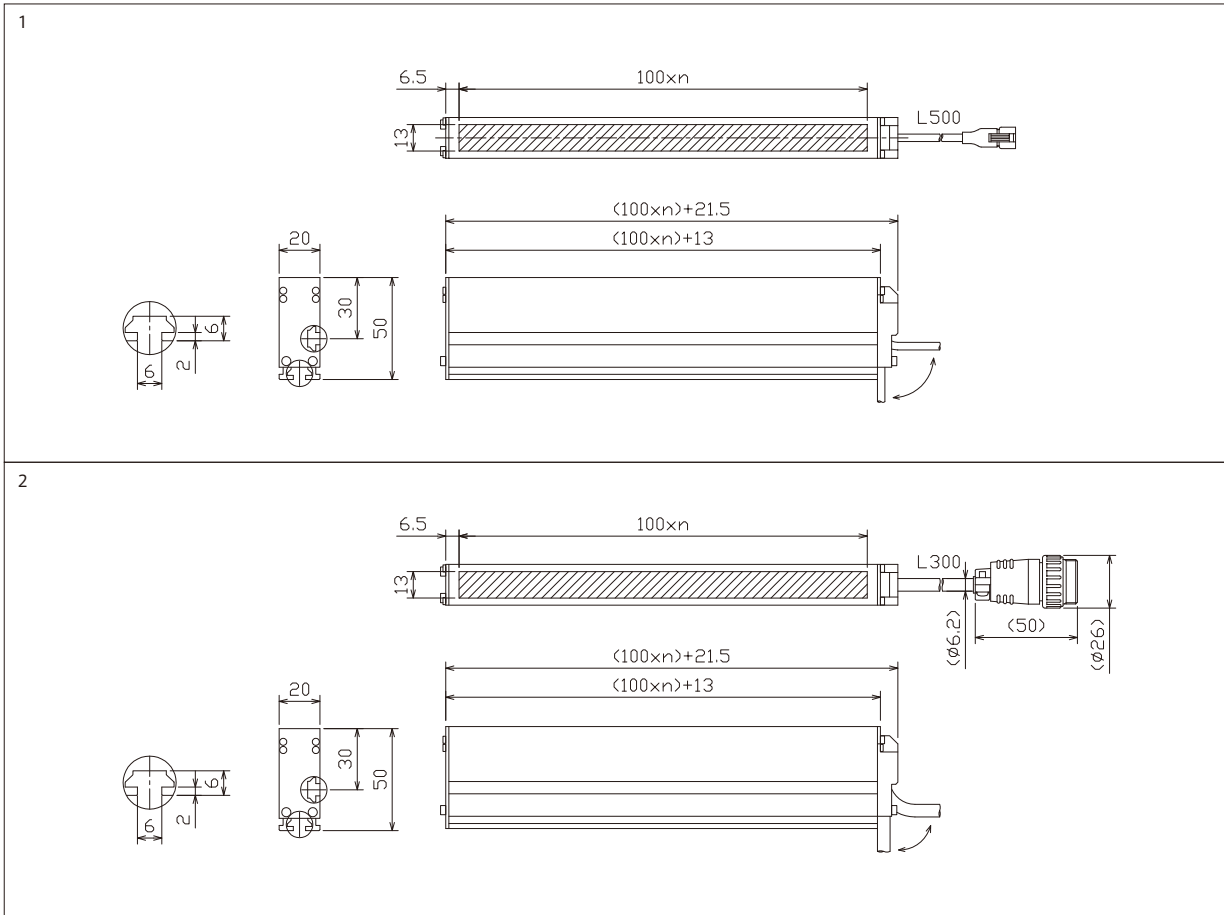

Connection Cable For DC24V Line Illumination

I-CB-S_-24 Series
I-CB-S_R-MCB Series

When used for moving parts such as robots, please use the I-CB-S_R-24-C02 series or I-CB-S_R-MCB series, which manufactured with robust robot cable with high flexibility.

Applicable Digital Controller(Voltage control)

IWDV-24 Series

Output control: 1,000 levels
External control: Ethernet and 10-bit parallel communications, ON/OFF control
By connecting IWDV-300M1-24 to IWDV-600M2-24, it is possible to control up to a max. of 4 channels
Please refer to P. 217 for more details.

1. Line illumination products
2. IDBB-LSRF
   - IDBC-LSR
   - IDBB-LSRH
   - IDBB-LSRA
   - IDBB-LSRS
   - IDBC-LSRC
   - IDBB-LSRC
   - IDBC-RE
   - IDBB-RE
   - IDBA-RK
   - IQDH-RE
   - IMAR-D_8ch
   - IDR-LA-8ch
   - IDRA-T-8ch
   - IMAR-D
   - IMAR-CT D
   - IHR-LE
   - IHRB · IHRA
   - IDR-F
   - IDR-F33/16
   - IDR
   - IDR-LA
   - IDRA-T
   - IFR · IPR
   - IDBA-HM
   - IDBA-HMS
   - IDBA-HMS-IR
   - IDBA-FD
   - IDBA-LEH2
   - IDBA-LEH
   - IDBA-LE
   - IDBA-SE
   - IDBA-SL
   - IDBA
   - IDBA-Q
   - IFLA · IFLB
   - IDHM
   - IHMA
   - IHMA-V
   - IFPA
   - IFD
   - IFD-IR
   - IHMA-40D
   - IFPA-D
   - IPQC
   - IFHA
   - IDDB-KH · IDDA-KH
   - IDUB
   - IDD
   - IDD-CB
   - IQD · IQDH
   - IQDA-CB
   - IFVA · IFVB
   - IFVA-ST
   - IFV
   - IV-14 · IV-30
   - IHV-20 · IHVE-21
   - IHVA-SP · IHSL-SP
   - IBF
   - IHV-FX
   - RBOX
   - IDBB-CH
   - IDHRA
   - UV-CAN
   - Infrared
   - Infrared
   - IMAR-RGB
   - IDDA-KH-RGB
   - RGB Full-color
   - ISU
   - ISS
3. Special illumination products
4. Introduction of Customization
5. High-speed synchronous imaging camera products
6. ISC-24
7. Image capture evaluation kit products
8. IR products
9. IDMU
   - ILP
   - ILC
   - ILV
   - ILS
10. Controller products
11. IPPA_G · IRPA_G
    - IPSA · IPPA
    - IDGC
    - IDPA
    - IDCA
    - IMC
    - IWDV-24
    - IWDV(S)-48
    - ISC
    - IJS
    - IUS-30M2-TP/SS
    - ILS-40M2-PI/SS
12. Dome illumination products
13. SAG
    - SLLUB
    - LLUB
    - IFIC