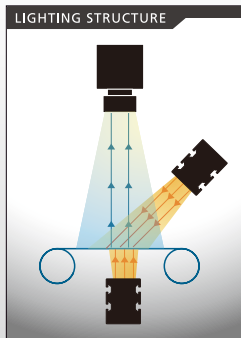

- This is a high-performance linear illumination that inherits our established lighting technology while minimizing costs.
- Best for replacing inspection fluorescent light illumination.

Standard Size Lineup 200~2,400mm(per.200mm)

Foreign Object Inspection for Film

Used Illumination: IDBA-RK200W
Object: Film

A Wide Range of size Variations Available

Long lengths up to 2,400mm are standardly available(per. 200mm)!

Model	Color	Power Consumption(W)	Input Voltage	Applicable Controller	Drawing
IDBA-RK200W	W	19	DC48V	IWDV-120S-48 (P.219)	n=2
IDBA-RK400W	W	38			n=4
IDBA-RK600W	W	57			n=6
IDBA-RK800W	W	76			n=8
IDBA-RK1000W	W	95			n=10
IDBA-RK1200W	W	114			n=12
IDBA-RK1400W	W	133		IWDV-300S-48-C1 (P.219)	n=14
IDBA-RK1600W	W	152			n=16
IDBA-RK1800W	W	171			n=18
IDBA-RK2000W	W	190			n=20
IDBA-RK2200W	W	209			n=22
IDBA-RK2400W	W	228			n=24