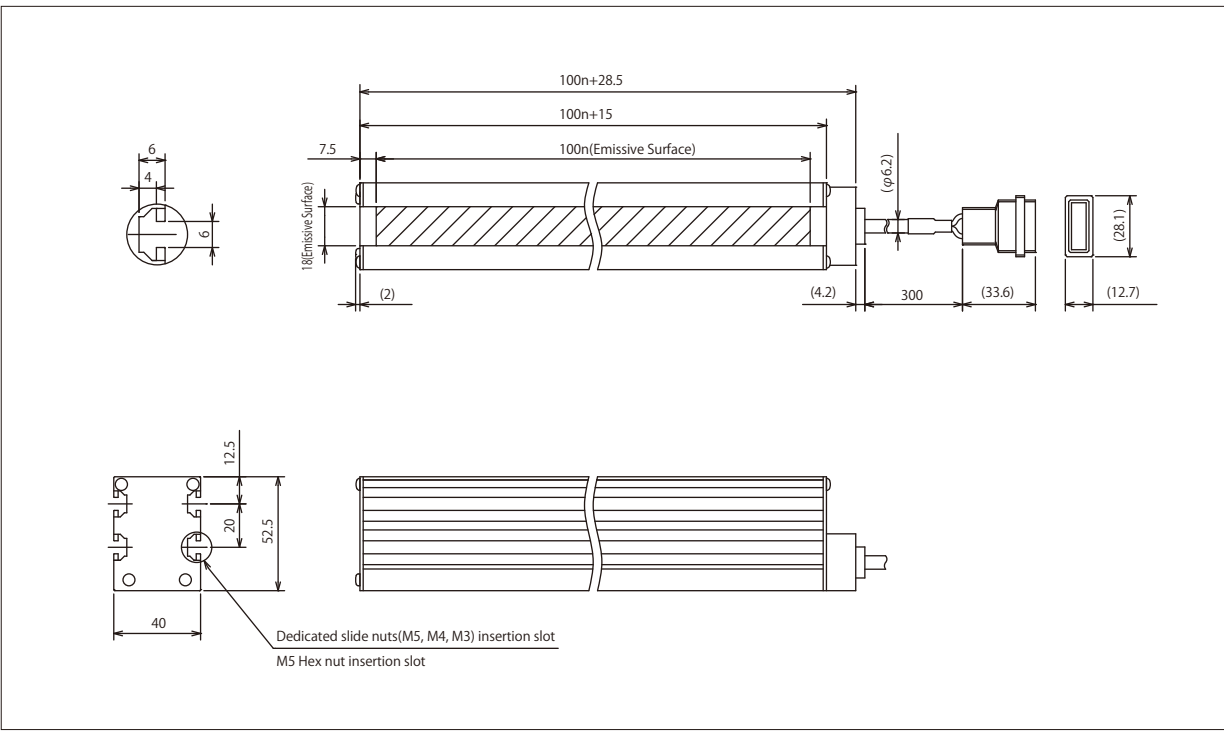

- Line illumination products
  - IDBB-LSRF
  - IDBC-LSR
  - IDBB-LSRH
  - IDBB-LSRA
  - IDBB-LSRS
  - IDBC-LSRC
  - IDBB-LSRC
  - IDBC-RE
  - IDBB-RE
  - IDBA-RK
  - IQDH-RE
  - IMAR-D_8ch
  - IDR-LA-8ch
  - IDRA-T-8ch
  - IMAR-D
  - IMAR-CT D
  - IHR-LE
  - IHRB · IHRA
  - IDR-F
  - IDR-F33/16
  - IDR
  - IDR-LA
  - IDRA-T
  - IFR · IPR
  - IDBA-HM
- Ring illumination products
  - IDBA-HMS
  - IDBA-HMS-IR
  - IDBA-FD
  - IDBA-LEH2
  - IDBA-LEH
  - IDBA-LE
  - IDBA-SE
  - IDBA-SL
  - IDBA
  - IDBA-Q
  - IFLA · IFLB
  - IDHM
  - IHMA
  - IHMA-V
  - IFPA
  - IFD
  - IFD-IR
  - IHMA-40D
  - IFPA-D
  - IPQC
  - IFHA
  - IDDB-KH · IDDA-KH
  - IDUB
  - IDD
  - IDD-CB
  - IQD · IQDH
  - IQDA-CB
  - IFVA · IFVB
  - IFVA-ST
  - IFV
  - IV-14 · IV-30
  - IHV-20 · IHVE-21
  - IHVA-SP · IHSL-SP
  - IBF
- Special illumination products
  - RBOX
  - IDBB-CH
  - IDHRA
  - UV-CAN
  - Infrared
  - Infrared
  - IMAR-RGB
  - IDDA-KH-RGB
  - RGB Full-color
  - ISU
  - ISS
- Kit products
  - Introduction of Customization
  - High-speed synchronous imaging camera kit products
  - ISC-24
  - Image capture evaluation kit products
  - IDMU
  - ILP
  - ILC
  - ILV
  - ILS
- Controller products
  - IPPA_G · IRPA_G
  - IPSA · IPPA
  - IDGC
  - IDPA
  - IDCA
  - IMC
  - IWDV-24
  - IWDV(S)-48
  - ISC
  - IJS
  - IJS-30M2-TP/SS
  - ILS-40M2-PI/SS
  - SAG
  - SLLUB
  - LLUB
  - IFIC