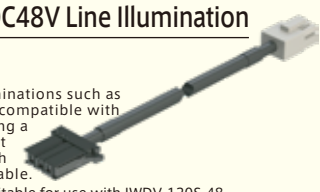

Applicable Digital Controller(Voltage control)

IWDV-120S-48
IWDV-300S-48-C1

Output control: 1,000 levels
External control: Ethernet and 10-bit parallel communications, ON/OFF control
Please refer to P. 217 for more details.