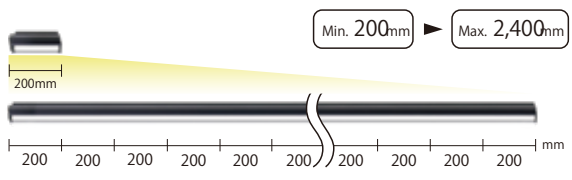

A Wide Range of size Variations Available

Long lengths up to 2,400mm are standardly available(per. 200mm)!

Model	Color	Power Consumption(W)	Input Voltage	Applicable Controller	Drawing
IDBA-RK200W	W	19	DC48V	IWDV-120S-48 (P.219)	n=2
IDBA-RK400W	W	38			n=4
IDBA-RK600W	W	57			n=6
IDBA-RK800W	W	76			n=8
IDBA-RK1000W	W	95			n=10
IDBA-RK1200W	W	114			n=12
IDBA-RK1400W	W	133		IWDV-300S-48-C1 (P.219)	n=14
IDBA-RK1600W	W	152			n=16
IDBA-RK1800W	W	171			n=18
IDBA-RK2000W	W	190			n=20
IDBA-RK2200W	W	209			n=22
IDBA-RK2400W	W	228			n=24

- ★Please note that the illumination which length is over 1,000mm, cannot be directly connected to the controller, a connection cable of any length is necessary.
- ★Please refer to P.249 for details regarding the connection cable: I-CB-S-■-DNEL.
- ★The length of the cable (m) will be indicated in the ■ section. (■=1, 2, 3, 5, 7, 10)

Connection Cable For DC48V Line Illumination

I-CB-S-■-DNEL Series

This cable is used for DC48V illuminations such as IDBA-RK, IDBA-FD, IFD, which are compatible with the -C1 of IWDV-48. If you are using a controller without the -C1 suffix at the end of the model number with IWDV-48, please use I-CB-S-■-DN cable.
※Please note that I-CB-S-■-DNEL is suitable for use with IWDV-120S-48.