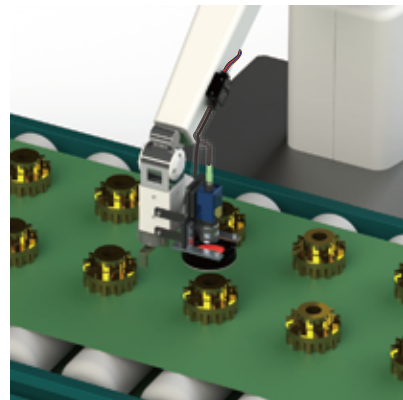

NEW

Flat Diffuse Irradiate Ring Illumination-NEO Ring [IHRB·IHRA Series]

Flat ring illumination with high-illuminance and wide-uniform diffusion angle

Power LEDs 24V DC Models Available

- Applications**
- Beverage bottles/Plastic molding industry etc.
 - ➔ Inspection for sharp,perimeter chipping etc.
 - Automotive parts/ on-board/ machinery parts industry etc.
 - ➔ Recognition of characters and bar codes on plastic/ resin parts etc.

IDR-LA140/108DW-3:The light is concentrated and only the center is bright. With IHRB-150AWS, it is possible to uniformly illuminate the entire area

Up To 20% Lighter Than Previous Models

Minimized The Weight Of The Case To The Extreme

Attached On Robot Arms

Ideal for attaching on the end of a robot arm due to its lightweight design

- IDBB-LSRF
- IDBC-LSR
- IDBB-LSRH
- IDBB-LSRA
- IDBB-LSRS
- IDBC-LSRC
- IDBB-LSRC
- IDBC-RE
- IDBB-RE
- IDBA-RK
- IQDH-RE
- IMAR-D_8ch
- IDR-LA-8ch
- IDRA-T-8ch
- IMAR-D
- IMAR-CT D
- IHR-LE
- IHRB · IHRA
- IDR-F
- IDR-F33/16
- IDR
- IDR-LA
- IDRA-T
- IFR · IPR
- IDBA-HM
- IDBA-HMS
- IDBA-HMS-IR
- IDBA-FD
- IDBA-LEH2
- IDBA-LEH
- IDBA-LE
- IDBA-SE
- IDBA-SL
- IDBA
- IDBA-Q
- IFLA · IFLB
- IDHM
- IHMA
- IHMA-V
- IFPA
- IFD-IR
- IHMA-40D
- IFPA-D
- IPOC
- IFHA
- IDDB-KH · IDDA-KH
- IDUB
- IDD
- IDD-CB
- IQD · IQDH
- IQDA-CB
- IFVA · IFVB
- IFVA-ST
- IFV
- IV-14 · IV-30
- IHV-20 · IHVE-21
- IHVA-SP · IHSL-SP
- IBF
- IHV-FX
- RBOX
- IDBB-CH
- IDHRA
- UV-CAN
- Infrared
- Infrared
- IMAR-RGB
- IDDA-KH-RGB
- RGB Full-color
- ISU
- ISS
- Introduction of Customization
- High-speed and high-resolution image capture products
- ISC-24
- Image capture evaluation kit products
- IDMU
- ILP
- ILC
- ILV
- ILS
- IPPA_G · IRPA_G
- IPSA · IPPA
- IDGC
- IDPA
- IDCA
- IMC
- IWDV-24
- IWDV(S)-48
- ISC
- IJS
- IJS-30M2-TP/SS
- ILS-40M2-PI/SS
- SAG
- SLLUB
- LLUB
- IFIC