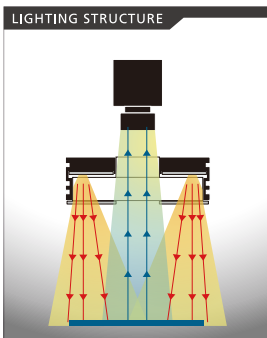

NEW

Flat Diffuse Irradiate Ring Illumination-NEO Ring [IHRB·IHRA Series]

Flat ring illumination with high-illuminance and wide-uniform diffusion angle

Power LEDs 24V DC Models Available

- Applications**
- Beverage bottles/Plastic molding industry etc.
 - ➔ Inspection for sharp,perimeter chipping etc.
 - Automotive parts/ on-board/ machinery parts industry etc.
 - ➔ Recognition of characters and bar codes on plastic/ resin parts etc.

Standard Size Lineup IHRA:Standard release in 2 sizes -- ϕ 270/ ϕ 350mm
IHRB : Standard release in 5 sizes -- ϕ 60/ ϕ 80/ ϕ 120/ ϕ 150/ ϕ 220mm

Imaging Example

●Object: Nameplate label

IDR-LA140/108DW-3

IHRB-150AWS

IDR-LA140/108DW-3:The light is concentrated and only the center is bright. With IHRB-150AWS, it is possible to uniformly illuminate the entire area

Up To 20% Lighter Than Previous Models

Minimized The Weight Of The Case To The Extreme