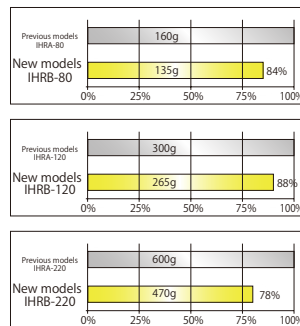

Standard Size Lineup IHRA:Standard release in 2 sizes -- ϕ 270/ ϕ 350mm
IHRB : Standard release in 5 sizes -- ϕ 60/ ϕ 80/ ϕ 120/ ϕ 150/ ϕ 220mm

Imaging Example

●Object: Nameplate label

IDR-LA140/108DW-3

IHRB-150AWS

IDR-LA140/108DW-3:The light is concentrated and only the center is bright. With IHRB-150AWS, it is possible to uniformly illuminate the entire area

Up To 20% Lighter Than Previous Models

Minimized The Weight Of The Case To The Extreme