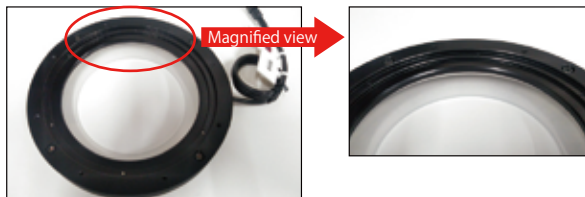

Standard Size Lineup IHRA:Standard release in 2 sizes -- ϕ 270/ ϕ 350mm
IHRB : Standard release in 5 sizes -- ϕ 60/ ϕ 80/ ϕ 120/ ϕ 150/ ϕ 220mm

Imaging Example

●Object: Nameplate label

IDR-LA140/108DW-3

IHRB-150AWS

IDR-LA140/108DW-3:The light is concentrated and only the center is bright. With IHRB-150AWS, it is possible to uniformly illuminate the entire area

Up To 20% Lighter Than Previous Models

Minimized The Weight Of The Case To The Extreme

Attached On Robot Arms

Ideal for attaching on the end of a robot arm due to its lightweight design

- IDBB-LSRF
- IDBC-LSR
- IDBB-LSRH
- IDBB-LSRA
- IDBB-LSRS
- IDBC-LSRC
- IDBB-LSRC
- IDBC-RE
- IDBB-RE
- IDBA-RK
- IQDH-RE
- IMAR-D_8ch
- IDR-LA-8ch
- IDRA-T-8ch
- IMAR-D
- IMAR-CT D
- IHR-LE
- IHRB · IHRA
- IDR-F
- IDR-F33/16
- IDR
- IDR-LA
- IDRA-T
- IFR · IPR
- IDBA-HM
- IDBA-HMS
- IDBA-HMS-IR
- IDBA-FD
- IDBA-LEH2
- IDBA-LEH
- IDBA-LE
- IDBA-SE
- IDBA-SL
- IDBA
- IDBA-Q
- IFLA · IFLB
- IDHM
- IHMA
- IHMA-V
- IFPA
- IFD-IR
- IHMA-40D
- IFPA-D
- IPOC
- IFHA
- IDDB-KH · IDDA-KH
- IDUB
- IDD
- IDD-CB
- IQD · IQDH
- IQDA-CB
- IFVA · IFVB
- IFVA-ST
- IFV
- IV-14 · IV-30
- IHV-20 · IHVE-21
- IHVA-SP · IHSL-SP
- IBF
- IHV-FX
- RBOX
- IDBB-CH
- IDHRA
- UV-CAN
- Infrared
- Infrared
- IMAR-RGB
- IDDA-KH-RGB
- RGB Full-color
- ISU
- ISS
- Introduction of Customization
- High-speed and high-resolution image capture products
- ISC-24
- Image capture evaluation kit products
- IDMU
- ILP
- ILC
- ILV
- ILS
- IPPA_G · IRPA_G
- IPSA · IPPA
- IDGC
- IDPA
- IDCA
- IMC
- IWDV-24
- IWDV(S)-48
- ISC
- IJS
- IJS-30M2-TP/SS
- ILS-40M2-PI/SS
- SAG
- SLLUB
- LLUB
- IFIC