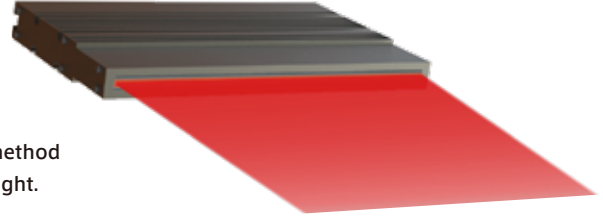

# Slit Line Irradiate Illumination [IDBA-SL Series]

The thinnest slit line light of Leimac products with width approx 0.5 mm  
Ideal for light-sectioning measurement and detecting small foreign objects

Optimal for precise detection of 0.5mm slit light, light-cutting measurement method, and fine foreign object detection.

Special Optical Design Designs Registered Product

Capable of irradiating slit light with a width of 0.5mm.  
Ideal for irradiating slit light that is compatible with light-section method and detecting small particles that are difficult to see with normal light.

## Ideal For Light-section Method And Fine Particles Detection.

By combining it with a 3D measurement camera, you can obtain 3D data of the object and utilize it for high-resolution measurements of height, position, volume, and more.

Objects with cracks, foreign object contamination, or scratches.

Display anomalies such as cracks, foreign object contamination, etc. as monochrome images.

More detailed 3D representation, including height and shape.