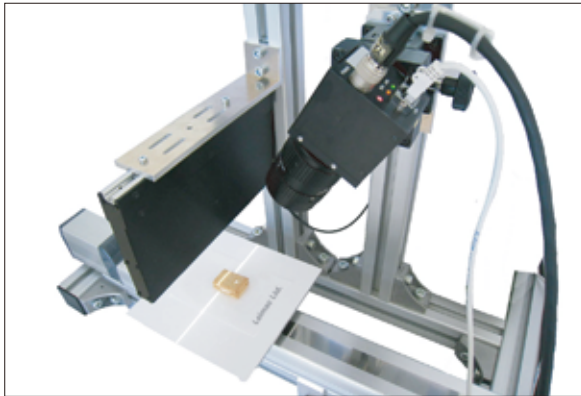

# Slit Line Irradiate Illumination [IDBA-SL Series]

The thinnest slit line light of Leimac products with width approx 0.5 mm  
Ideal for light-sectioning measurement and detecting small foreign objects

Optimal for precise detection of 0.5mm slit light, light-cutting measurement method, and fine foreign object detection.

Special Optical Design Designs Registered Product

Capable of irradiating slit light with a width of 0.5mm.  
Ideal for irradiating slit light that is compatible with light-section method and detecting small particles that are difficult to see with normal light.

Standard Size Lineup

Standard Release in 2 types-DC12V type :30~240mm(per.30mm);  
DC 24V Type:60~300mm(per.60mm)

## Ideal For Light-section Method And Fine Particles Detection.

By combining it with a 3D measurement camera, you can obtain 3D data of the object and utilize it for high-resolution measurements of height, position, volume, and more.