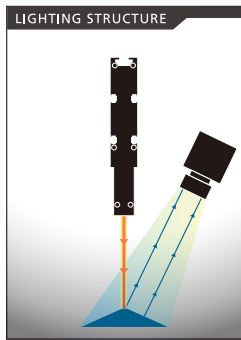

# Slit Line Irradiate Illumination [IDBA-SL Series]

The thinnest slit line light of Leimac products with width approx 0.5 mm  
Ideal for light-sectioning measurement and detecting small foreign objects

Optimal for precise detection of 0.5mm slit light, light-cutting measurement method, and fine foreign object detection.

Special Optical Design Designs Registered Product

Capable of irradiating slit light with a width of 0.5mm.  
Ideal for irradiating slit light that is compatible with light-section method and detecting small particles that are difficult to see with normal light.

Standard Size Lineup

Standard Release in 2 types-DC12V type :30~240mm(per.30mm);  
DC 24V Type:60~300mm(per.60mm)

## Ideal For Light-section Method And Fine Particles Detection.

By combining it with a 3D measurement camera, you can obtain 3D data of the object and utilize it for high-resolution measurements of height, position, volume, and more.