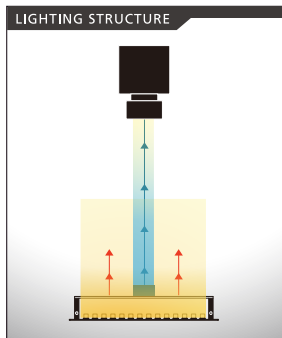

Backlight-Large Area Illumination [IFPA Series]

Large and uniform area illumination for backlight application
Available in multiples of 100mm² sizes (Up to 400mm² as standard)

Power LEDs

1. **Applications**
2. Automotive parts/ on-board/ machinery parts industry etc.
   - Visual inspection of large-sized objects.
   - Printing/engraving/quantity inspection of large-sized objects.

Standard Size Lineup Standard release in 10 sizes by multiples of 100mm² sizes (Up to 400mm² as standard)