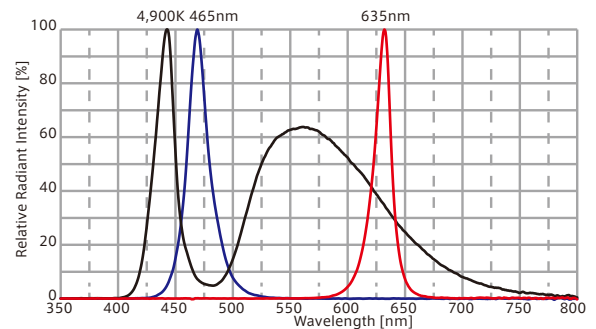

Optical Spectrum (Ref.Value)

Line illumination products

- IDBB-LSRF
- IDBC-LSR
- IDBB-LSRH
- IDBB-LSRA
- IDBB-LSRS
- IDBC-LSRC
- IDBB-LSRC
- IDBC-RE
- IDBB-RE
- IDBA-RK
- IQDH-RE
- IMAR-D_8ch
- IDR-LA-8ch
- IDRA-T-8ch
- IMAR-D
- IMAR-CT D
- IHR-LE
- IHRB · IHRA
- IDR-F
- IDR-F33/16
- IDR
- IDR-LA
- IDRA-T
- IFR · IPR
- IDBA-HM
- IDBA-HMS
- IDBA-HMS-IR
- IDBA-FD
- IDBA-LEH2
- IDBA-LEH
- IDBA-LE
- IDBA-SE
- IDBA-SL
- IDBA
- IDBA-Q

Ring illumination products

- IFLA · IFLB
- IDHM
- IHMA
- IHMA-V
- IFPA
- IFD-IR
- IHMA-40D
- IFPA-D

Bar illumination products

- IPQC
- IFHA
- IDDB-KH · IDDA-KH
- IDUB
- IDD
- IDD-CB
- IQD · IQDH
- IQDA-CB
- IFVA · IFVB
- IFVA-ST
- IFV
- IV-14 · IV-30
- IHV-20 · IHVE-21
- IHVA-SP · IHSL-SP
- IBF
- IHV-FX
- RBOX
- IDBB-CH
- IDHRA
- UV-CAN

Dome illumination products

- Infrared
- Infrared
- IMAR-RGB
- IDDA-KH-RGB
- RGB Full-color
- ISU
- ISS

Special illumination products

- Introduction of Customization
- High speed/ultra high speed/area light products
- ISC-24
- Image capture evaluation kit products

Kit products

- IDMU

Controller products

- ILP
- ILC
- ILV
- ILS
- IPPA_G · IRPA_G
- IPSA · IPPA
- IDGC
- IDPA
- IDCA
- IMC
- IWDV-24
- IWDV(S)-48
- ISC
- IJS
- IJS-30M2-TP/SS
- ILS-40M2-PI/SS
- SAG
- SLLUB
- LLUB
- IFIC