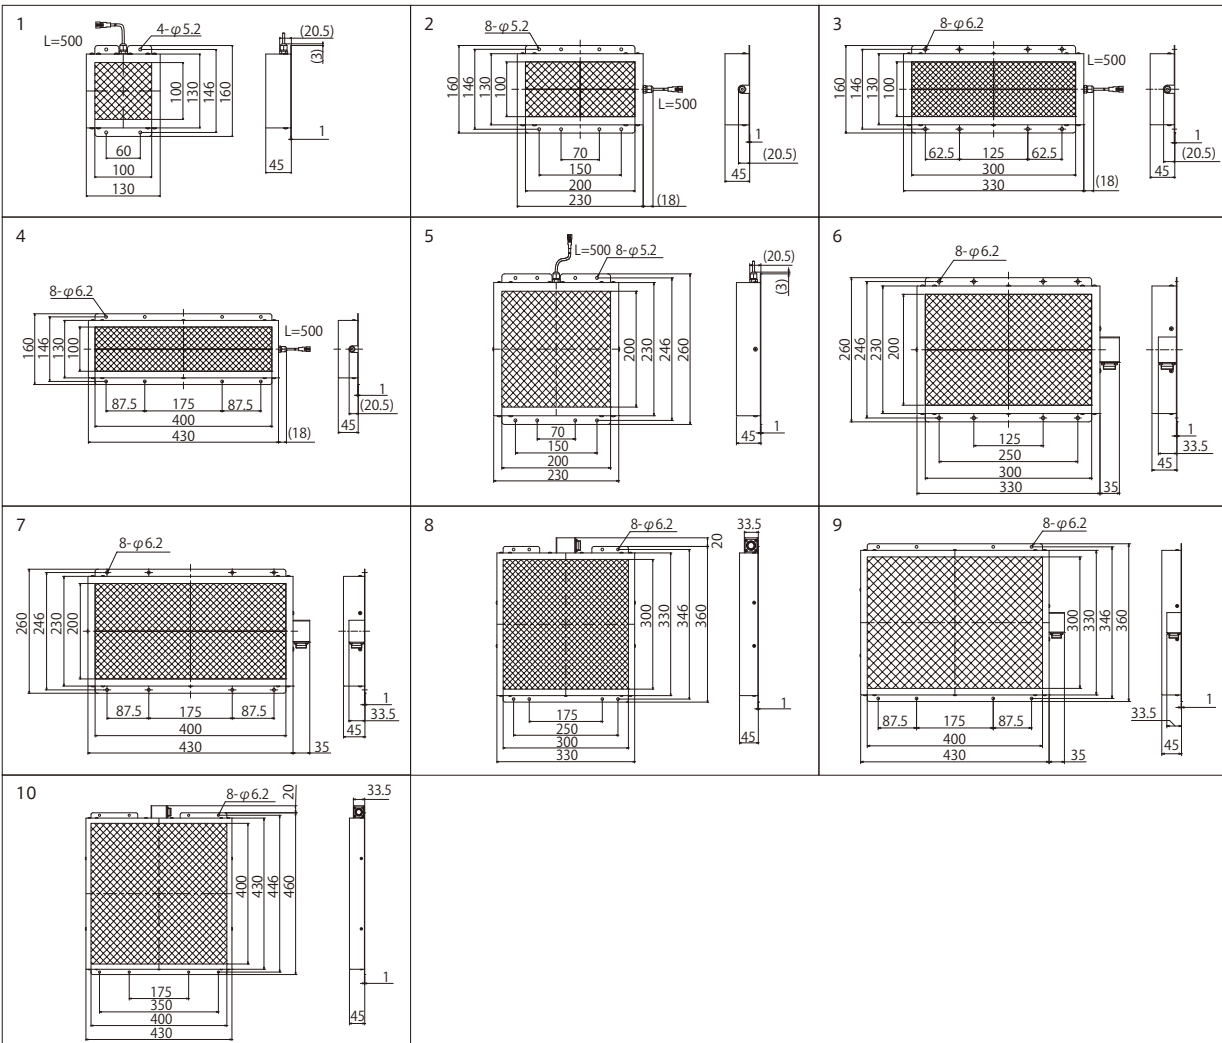

- ★The emission color (AW=White,R=Red,B=Blue) is indicated by □ in the model table.
- ★For the products with power consumption of less than 70W, use an extension cable for DC24V illumination on P.248.
- ★Please note that the products with power consumption over 70W, cannot be directly connected to the controller, a connection cable of any length is necessary.
- ★Please refer to P. 249(Connection Cable For DC24V Illumination) for details.

Connection Cable For DC24V Illumination

I-CB-S_R-MCB Series

The I-CB-S_R-MCB Series is compatible for connecting DC24V illuminations with a power over 70W. For products with a power less than 70W, please use the I-CB-S_-24 series and I-CB-S_R-24-C02 series (robot cable) for extension purposes.

Recommended Digital Controller(Voltage Control)

IWDV-24 Series

Output control: 1,000 levels
External control: Ethernet and 10-bit parallel communications, ON/OFF control
By connecting IWDV-300M1-24 to IWDV-600M2-24, it is possible to control up to a max. of 4 channels
Please refer to P. 217 for more details.

Line Illumination products

Ring Illumination products

Bar Illumination products

Transmitted/area illumination products

Dome Illumination products

Special Illumination products

Introduction of Customization

Controller products

Other products

Other products

- IDBB-LSRF
- IDBC-LSR
- IDBB-LSRH
- IDBB-LSRA
- IDBB-LSRS
- IDBC-LSRC
- IDBB-LSRC
- IDBC-RE
- IDBB-RE
- IDBA-RK
- IQDH-RE
- IMAR-D_-8ch
- IDR-LA-8ch
- IDRA-T-8ch
- IMAR-D
- IMAR-CT-D
- IHR-LE
- IHRB · IHRA
- IDR-F
- IDR-F33/16
- IDR
- IDR-LA
- IDRA-T
- IFR · IPR
- IDBA-HM
- IDBA-HMS
- IDBA-HMS-IR
- IDBA-FD
- IDBA-LEH2
- IDBA-LEH
- IDBA-LE
- IDBA-SE
- IDBA-SL
- IDBA
- IDBA-Q
- IFLA · IFLB
- IDHM
- IHMA
- IHMA-V
- IFPA
- IFD
- IFD-IR
- IHMA-40D
- IFPA-D
- IPQC
- IFHA
- IDDB-KH · IDDA-KH
- IDUB
- IDD
- IDD-CB
- IQD · IQDH
- IQDA-CB
- IFVA · IFVB
- IFVA-ST
- IFV
- IV-14 · IV-30
- IHV-20 · IHVE-21
- IHVA-SP · IHSL-SP
- IBF
- IHV-FX
- RBOX
- IDBB-CH
- IDHRA
- UV-CAN
- Infrared
- Infrared
- IMAR-RGB
- IDDA-KH-RGB
- RGB Full-color
- ISU
- ISS
- ISC-24
- IDMU
- ILP
- ILC
- ILV
- ILS
- IPPA_G · IRPA_G
- IPSA · IPPA
- IDGC
- IDPA
- IDCA
- IMC
- IWDV-24
- IWDV(S)-48
- ISC
- IJS
- IUS-30M2-TP/SS
- ILS-40M2-PI/SS
- SAG
- SLLUB
- LLUB
- IFC