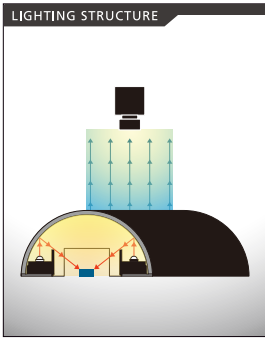

High Cost-Performance Half-pipe Dome Illumination [IQD·IQDH Series]

Uniform illumination for spherical surfaces, irregular surfaces, and long object
New RGB-Full Color model latest release !

Power LEDs ※ ※Only for IQDH

1. **Applications**
2. Food/Packaging industry etc.
     - ➔ Character recognition/Barcode reading on uneven surfaces
     - Foreign substance detection/Color identification inspection
   - Pharmaceutical industry etc.
     - ➔ Defect inspection of tablets/blister packs
     - Visual inspection of PTP blister packaging etc.

Standard Size Lineup IQD : Standard release in 60×65mm² 1 size.
IQDH : Standard release in 150x175 / 320x350mm² 2 sizes.

Imaging Example

Imaging example using color blending of primary colors..Used Illumination: IQDH - K320/350 RGB