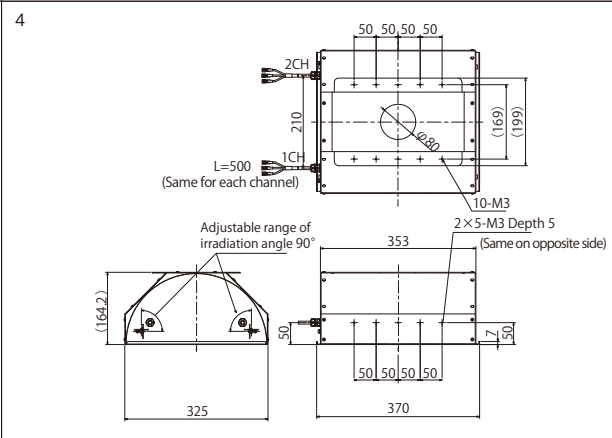

- Line illumination products
  - IDBB-LSRF
  - IDBC-LSR
  - IDBB-LSRH
  - IDBB-LSRA
  - IDBB-LSRS
  - IDBC-LSRC
  - IDBB-LSRC
  - IDBC-RE
  - IDBB-RE
  - IDBA-RK
  - IQDH-RE
  - IMAR-D_8ch
  - IDR-LA-8ch
  - IDRA-T-8ch
  - IMAR-D
  - IMAR-CT D
  - IHR-LE
  - IHRB · IHRA
  - IDR-F
  - IDR-F33/16
  - IDR
  - IDR-LA
  - IDRA-T
  - IFR · IPR
  - IDBA-HM
- Ring illumination products
  - IDBA-HMS
  - IDBA-HMS-IR
  - IDBA-FD
  - IDBA-LEH2
  - IDBA-LEH
  - IDBA-LE
  - IDBA-SE
  - IDBA-SL
  - IDBA
  - IDBA-Q
  - IFLA · IFLB
  - IDHM
  - IHMA
  - IHMA-V
  - IFPA
  - IFD
  - IFD-IR
  - IHMA-40D
  - IFPA-D
- Bar illumination products
  - IPQC
  - IFHA
  - IDDB-KH · IDDA-KH
  - IDUB
  - IDD
  - IDD-CB
  - IQD · IQDH
  - IQDA-CB
  - IFVA · IFVB
  - IFVA-ST
  - IFV
  - IV-14 · IV-30
  - IHV-20 · IHVE-21
  - IHVA-SP · IHSL-SP
  - IBF
- Dome illumination products
  - IHV-FX
  - RBOX
  - IDBB-CH
  - IDHRA
  - UV-CAN
  - Infrared
  - Infrared
  - IMAR-RGB
  - IDDA-KH-RGB
  - RGB Full-color
  - ISU
  - ISS
- Special illumination products
  - Introduction of Customization
  - High-speed synchronous imaging camera kit products
  - ISC-24
  - Image capture evaluation kit products
- IR products
  - IDMU
  - ILP
  - ILC
  - ILV
  - ILS
- Controller products
  - IPPA_G · IRPA_G
  - IPSA · IPPA
  - IDGC
  - IDPA
  - IDCA
  - IMC
  - IWDV-24
  - IWDV(S)-48
  - ISC
  - IJS
  - IJS-30M2-TP/SS
  - IJS-40M2-PI/SS
  - SAG
  - SLLUB
  - LLUB
  - IFIC