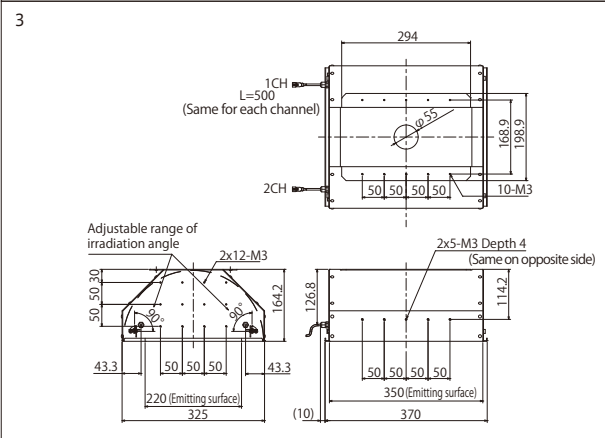

- Line illumination products
  - IDBB-LSRF
  - IDBC-LSR
  - IDBB-LSRH
  - IDBB-LSRA
  - IDBB-LSRS
  - IDBC-LSRC
  - IDBB-LSRC
  - IDBC-RE
  - IDBB-RE
  - IDBA-RK
  - IQDH-RE
  - IMAR-D_8ch
  - IDR-LA-8ch
  - IDRA-T-8ch
  - IMAR-D
  - IMAR-CT D
  - IHR-LE
  - IHRB · IHRA
  - IDR-F
  - IDR-F33/16
  - IDR
  - IDR-LA
  - IDRA-T
  - IFR · IPR
  - IDBA-HM
- Ring illumination products
  - IDBA-HMS
  - IDBA-HMS-IR
  - IDBA-FD
  - IDBA-LEH2
  - IDBA-LEH
  - IDBA-LE
  - IDBA-SE
  - IDBA-SL
  - IDBA
  - IDBA-Q
  - IFLA · IFLB
  - IDHM
  - IHMA
  - IHMA-V
  - IFPA
  - IFD
  - IFD-IR
  - IHMA-40D
  - IFPA-D
- Bar illumination products
  - IPQC
  - IFHA
  - IDDB-KH · IDDA-KH
  - IDUB
  - IDD
  - IDD-CB
  - IQD · IQDH
  - IQDA-CB
  - IFVA · IFVB
  - IFVA-ST
  - IFV
  - IV-14 · IV-30
  - IHV-20 · IHVE-21
  - IHVA-SP · IHSL-SP
  - IBF
- Dome illumination products
  - IHV-FX
  - RBOX
  - IDBB-CH
  - IDHRA
  - UV-CAN
  - Infrared
  - Infrared
  - IMAR-RGB
  - IDDA-KH-RGB
  - RGB Full-color
  - ISU
  - ISS
- Special illumination products
  - Introduction of Customization
  - High-speed synchronous imaging camera kit products
  - ISC-24
  - Image capture evaluation kit products
- IR products
  - IDMU
  - ILP
  - ILC
  - ILV
  - ILS
- Controller products
  - IPPA_G · IRPA_G
  - IPSA · IPPA
  - IDGC
  - IDPA
  - IDCA
  - IMC
  - IWDV-24
  - IWDV(S)-48
  - ISC
  - IJS
  - IJS-30M2-TP/SS
  - IJS-40M2-PI/SS
  - SAG
  - SLLUB
  - LLUB
  - IFIC