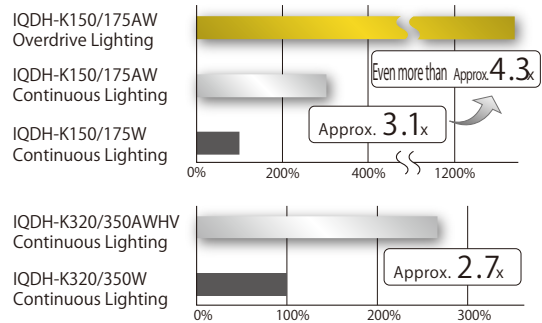

Comparison with conventional products(WD=50mm)

Model	Color	Power Consumption(W)	Input Voltage	Applicable Controller	Drawing
IQD-K60/65DW	W	Each channel 0.8W Total 1.6W	DC12V	IDMU Series (P.193) ILP-30M2 (P.197) IDGC Series (P.209) and the others Strobe/Overdrive Controllers, etc.	1
IQD-K60/65R	R	Each channel 1W Total 2W			
IQD-K60/65G	G	Each channel 0.8W Total 1.6W			
IQD-K60/65B	B	Each channel 0.8W Total 1.6W			
IQDH-K150/175AW	AW	Each channel 19W Total 38W			
IQDH-K320/350AWHV	AW	Each channel 35W Total 70W	DC24V	IDMU-24 series (P.193) ,ILP-60M2-24 (P.197) IDGC-24 series (P.209) etc.	3
IQDH-K320/350RGB	R	Each channel R,B,G:Each channel 13W Total 78W	DC12V	IDMU Series (P.193) ,ILP-30M2 (P.197) IDGC Series (P.209) and the others Strobe/Overdrive Controllers, etc.	4
	B				
	G				

*DC24V products are also available. Please feel free to contact us for more information.
*Custom sizes are also available aside from the ones listed above.

Extension Cable For DC12V Illumination

I-CB-S Series

When used for moving parts such as robots, please use the I-CB-S_R-C02 series, which manufactured with robust robot cable with high flexibility. I-CB-S_24 series and I-CB-S_R-24-C02 series are compatible for DC24V model.

Recommended Digital Controller(PWM Control)

IDMU Series

Output control: 1,000 Levels
Compact PWM controller with DC24V input voltage, ideal for installation inside panels
Expandable up to 40 channels by linking units
Equipped with programming and camera trigger output functions, making it versatile.