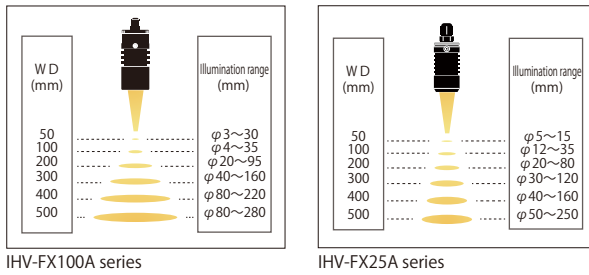

Standard Size Lineup Standard release in 2 sizes: $\phi 25 / \phi 45\text{mm}$

Radiation Image

Comparison with Conventional Products (Ref.Value)

Optical Spectrum (Ref.Value)

Model	Color	Input Current	Applicable Controller	Drawing
IHV-FX25A□	R W B G	700mA	ILC-700M2-VI(P.199) IDCA Series (P.213)	1
IHV-FX100A□	R W B G			2

★IHV-FX series can be connected to a controller other than the applicable controller via a resistance box.
★The emission color (W=White,R=Red,G=Green,B=Blue) is indicated by □ in the model table.

Optional Parts Resistance Box(Foe IBF-LXS/LX series)