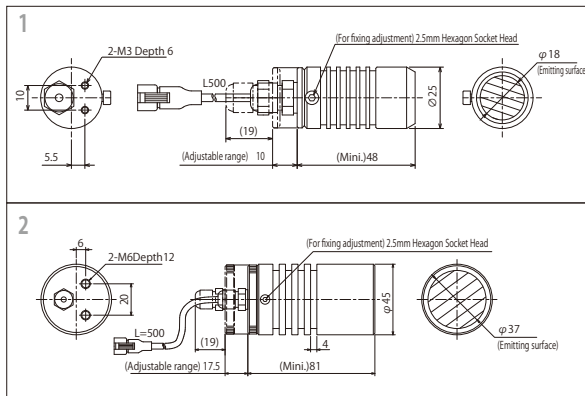

Standard Size Lineup Standard release in 2 sizes: $\phi 25 / \phi 45\text{mm}$

Radiation Image

Comparison with Conventional Products (Ref.Value)

Optical Spectrum (Ref.Value)

Model	Color	Input Current	Applicable Controller	Drawing
IHV-FX25A□	R W B G	700mA	ILC-700M2-VI(P.199) IDCA Series (P.213)	1
IHV-FX100A□	R W B G			2

★IHV-FX series can be connected to a controller other than the applicable controller via a resistance box.
★The emission color (W=White,R=Red,G=Green,B=Blue) is indicated by □ in the model table.

Optional Parts Resistance Box(Foe IBF-LXS/LX series)