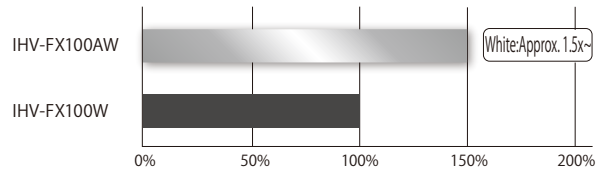

Standard Size Lineup Standard release in 2 sizes: $\phi 25 / \phi 45\text{mm}$

Radiation Image

Comparison with Conventional Products (Ref.Value)

Optical Spectrum (Ref.Value)

Model	Color	Input Current	Applicable Controller	Drawing
IHV-FX25A□	R W B G	700mA	ILC-700M2-VI(P.199) IDCA Series (P.213)	1
IHV-FX100A□	R W B G			2