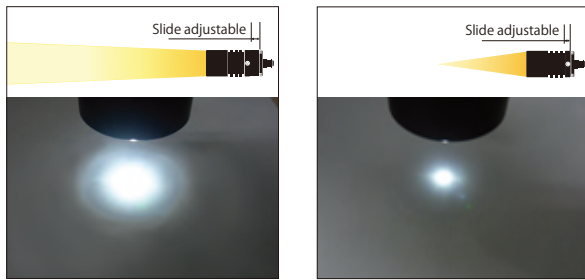

Variable High-Intensity Spot Illumination [IHV-FX Series]

From spot lighting to long-distance projection, the illumination range is versatile. Achieves brightness equivalent to halogen lighting! Compared to conventional models, 1.5x intensity is increased.

Standard Size Lineup Standard release in 2 sizes: $\phi 25 / \phi 45\text{mm}$

Radiation Image

Comparison with Conventional Products (Ref.Value)

Optical Spectrum (Ref.Value)

Model	Color	Input Current	Applicable Controller	Drawing
IHV-FX25A□	R W B G	700mA	ILC-700M2-VI(P.199) IDCA Series (P.213)	1
IHV-FX100A□	R W B G			2

★IHV-FX series can be connected to a controller other than the applicable controller via a resistance box.
★The emission color (W=White,R=Red,G=Green,B=Blue) is indicated by □ in the model table.

Optional Parts Resistance Box(Foe IBF-LXS/LX series)