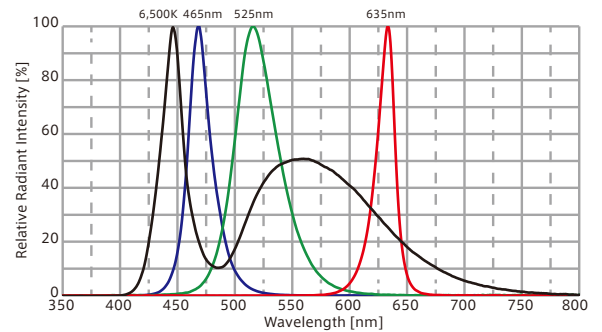

Standard Size Lineup Standard release in 2 sizes: $\phi 25 / \phi 45\text{mm}$

Radiation Image

Comparison with Conventional Products (Ref.Value)

Optical Spectrum (Ref.Value)

Model	Color	Input Current	Applicable Controller	Drawing
IHV-FX25A□	R W B G	700mA	ILC-700M2-VI(P.199) IDCA Series (P.213)	1
IHV-FX100A□	R W B G			2