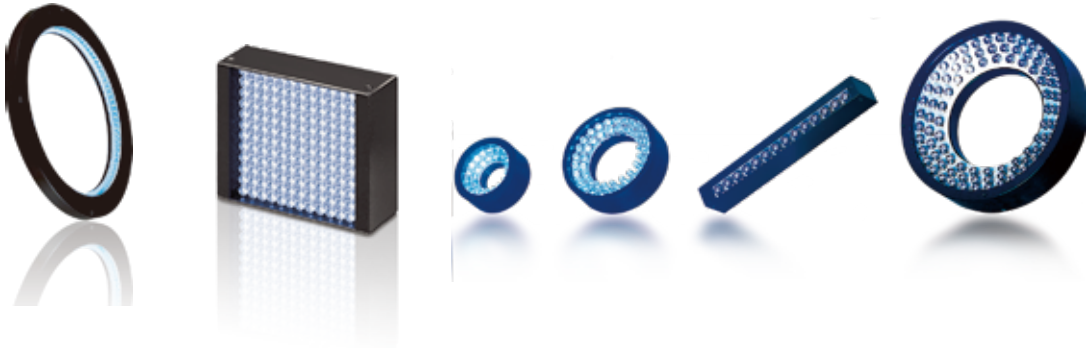

Ultraviolet Illumination [UV-CAN Series]

Various standard fluorescent excitation illuminations for imaging

24V DC Models Available

• For 405nm wavelength, the illumination with the same shape as visible illumination also could be provided.

Standard Size Lineup

Operate at different wavelengths, including 365nm, 375nm, and 405nm, among others for such as Direct Bar Illumination (IDBA-C Series), Direct Ring Illumination (IDR Series), Pseudo Coaxial Incident Illumination (IFV Series), Low-Angle Illumination (IDR-LA Series) & coaxial spot illumination and various other options to meet specific requirements.

Imaging Example Ideal for excitation of fluorescent materials and inspection of fine scratches.

Visible illuminations

IDR-LA74/48UV-405NR

Visible illuminations

IDR-50/28UV-405NR

- Line illumination products
- IDBB-LSRF
- IDBC-LSR
- IDBB-LSRH
- IDBB-LSRA
- IDBB-LSRS
- IDBC-LSRC
- IDBB-LSRC
- IDBC-RE
- IDBB-RE
- IDBA-RK
- IQDH-RE
- IMAR-D_8ch
- IDR-LA-8ch
- IDRA-T-8ch
- IMAR-D
- IMAR-CT D
- IHR-LE
- IHRB · IHRA
- IDR-F
- IDR-F33/16
- IDR
- IDR-LA
- IDRA-T
- IFR · IPR
- IDBA-HM
- IDBA-HMS
- IDBA-HMS-IR
- IDBA-FD
- IDBA-LEH2
- IDBA-LEH
- IDBA-LE
- IDBA-SE
- IDBA-SL
- IDBA
- IDBA-Q
- IFLA · IFLB
- IDHM
- IHMA
- IHMA-V
- IFPA
- IFD
- IFD-IR
- IHMA-40D
- IFPA-D
- IPOC
- IFHA
- IDDB-KH · IDDA-KH
- IDUB
- IDD
- IDD-CB
- IQD · IQDH
- IQDA-CB
- IFVA · IFVB
- IFVA-ST
- IFV
- IV-14 · IV-30
- IHV-20 · IHVE-21
- IHVA-SP · IHSL-SP
- IBF
- IHV-FX
- RBOX
- IDBB-CH
- IDHRA
- UV-CAN
- Infrared
- Infrared
- IMAR-RGB
- IDDA-KH-RGB
- RGB Full-color
- ISU
- ISS
- Introduction of Customization
- High-speed synchronous image capture kit products
- ISC-24
- Image capture evaluation kit products
- IDMU
- ILP
- ILC
- ILV
- ILS
- IPPA_G · IRPA_G
- IPSA · IPPA
- IDGC
- IDPA
- IDCA
- IMC
- IWDV-24
- IWDV(S)-48
- ISC
- IJS
- IJS-30M2-TP/SS
- ILS-40M2-PI/SS
- SAG
- SLLUB
- LLUB
- IFIC
- Other illumination products