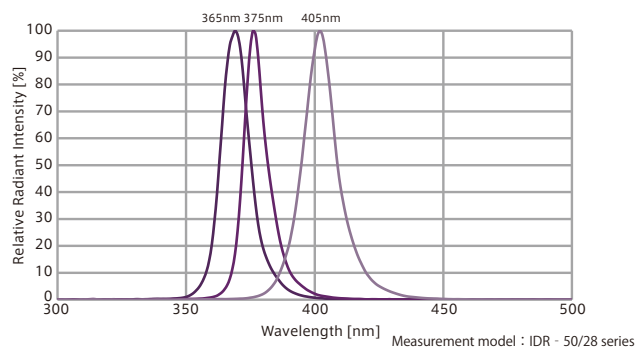

Standard Size Lineup

Operate at different wavelengths, including 365nm, 375nm, and 405nm, among others for such as Direct Bar Illumination (IDBA-C Series), Direct Ring Illumination (IDR Series), Pseudo Coaxial Incident Illumination (IFV Series), Low-Angle Illumination (IDR-LA Series) & coaxial spot illumination and various other options to meet specific requirements.

Optical Spectrum (Ref.Value)

Model	Color	Power Consumption(W)	Input Voltage	SAG(※)	Wavelength (nm)	Applicable Controller	Drawing
IDR-50/28UV-405NR	UV (405)	2.9	DC12V	6A	405	IDMU series (P.193) ILP-30M2 (P.197) IDGC Series (P.209) and the others Strobe/Overdrive Controllers, etc.	1
IDR-LA74/48UV-405NR	UV (405)	5.4		6E			2
IDBA-C50/15UV-405NR	UV (405)	2.9		61			3
IFV-C40UV-405NR	UV (405)	4.1		62			4
IDR-50/28AUV-365	UV (365)	1.5		95	365		5
IDR-110/60AUV-365	UV (365)	7.2		98			6
IDBA-C50/50AUV-365	UV (365)	2.9		96			7
IDR-50/28AUV-375	UV (375)	1.5		95	375		5
IDR-110/60AUV-375	UV (375)	7.2		98			6
IDBA-C50/15AUV-375	UV (375)	1		95			8