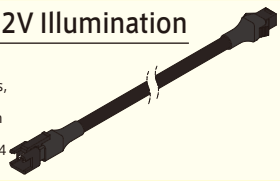

Extension Cable For DC12V Illumination

I-CB-S Series

When used for moving parts such as robots, please use the I-CB_S_R-C02 series, which manufactured with robust robot cable with high flexibility.
For DC24V model, please use the I-CB_S_-24 series or I-CB_S_R-24-C02 series.

Recommended Digital Controller(PWM Control)

IDMU Series

Output control: 1,000 Levels
Compact PWM controller with DC24V input voltage, ideal for installation inside panels
Expandable up to 40 channels by linking units
Equipped with programming and camera trigger output functions, making it versatile.