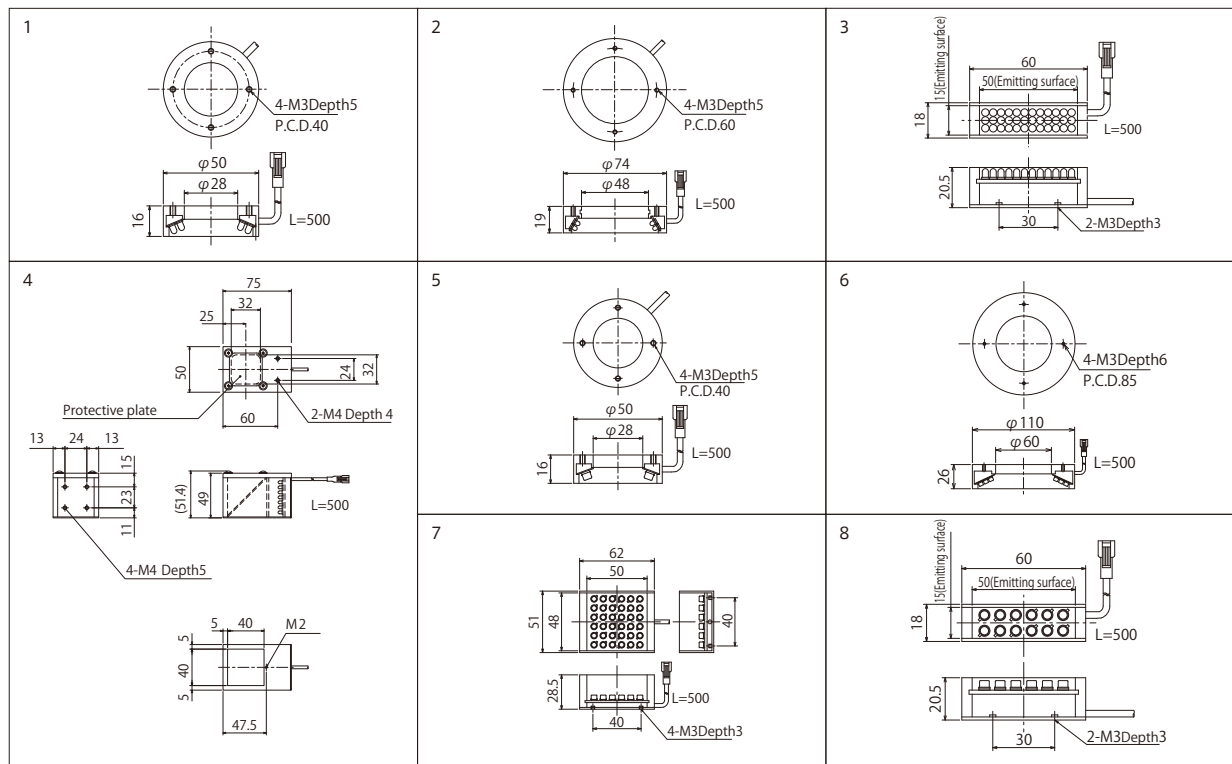

Extension Cable For DC12V Illumination

I-CB-S Series

When used for moving parts such as robots, please use the I-CB_S_R-C02 series, which manufactured with robust robot cable with high flexibility.
 For DC24V model, please use the I-CB_S_-24 series or I-CB_S_R-24-C02 series.

Recommended Digital Controller(PWM Control)

IDMU Series

Output control: 1,000 Levels
 Compact PWM controller with DC24V input voltage, ideal for installation inside panels
 Expandable up to 40 channels by linking units
 Equipped with programming and camera trigger output functions, making it versatile.