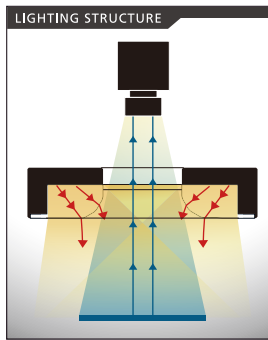

The image above is for illustration purposes. The actual illumination emits a single color of composite light.

Standard Size Lineup Standard release in 3 sizes: $\phi 80 / \phi 110 / \phi 130\text{mm}$