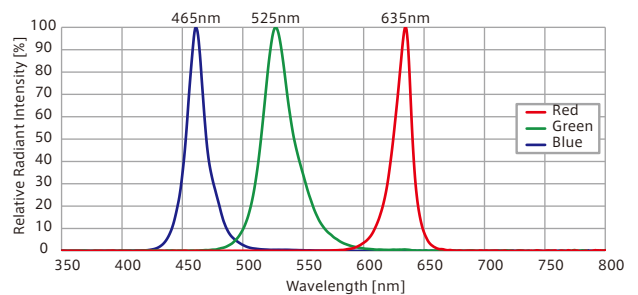

Optical Spectrum (Ref. Value)

Line illumination products
Ring illumination products
Bar illumination products
Transmitted/area illumination products
Dome illumination products
Special illumination products
I/O products
Controller products
Other illumination products