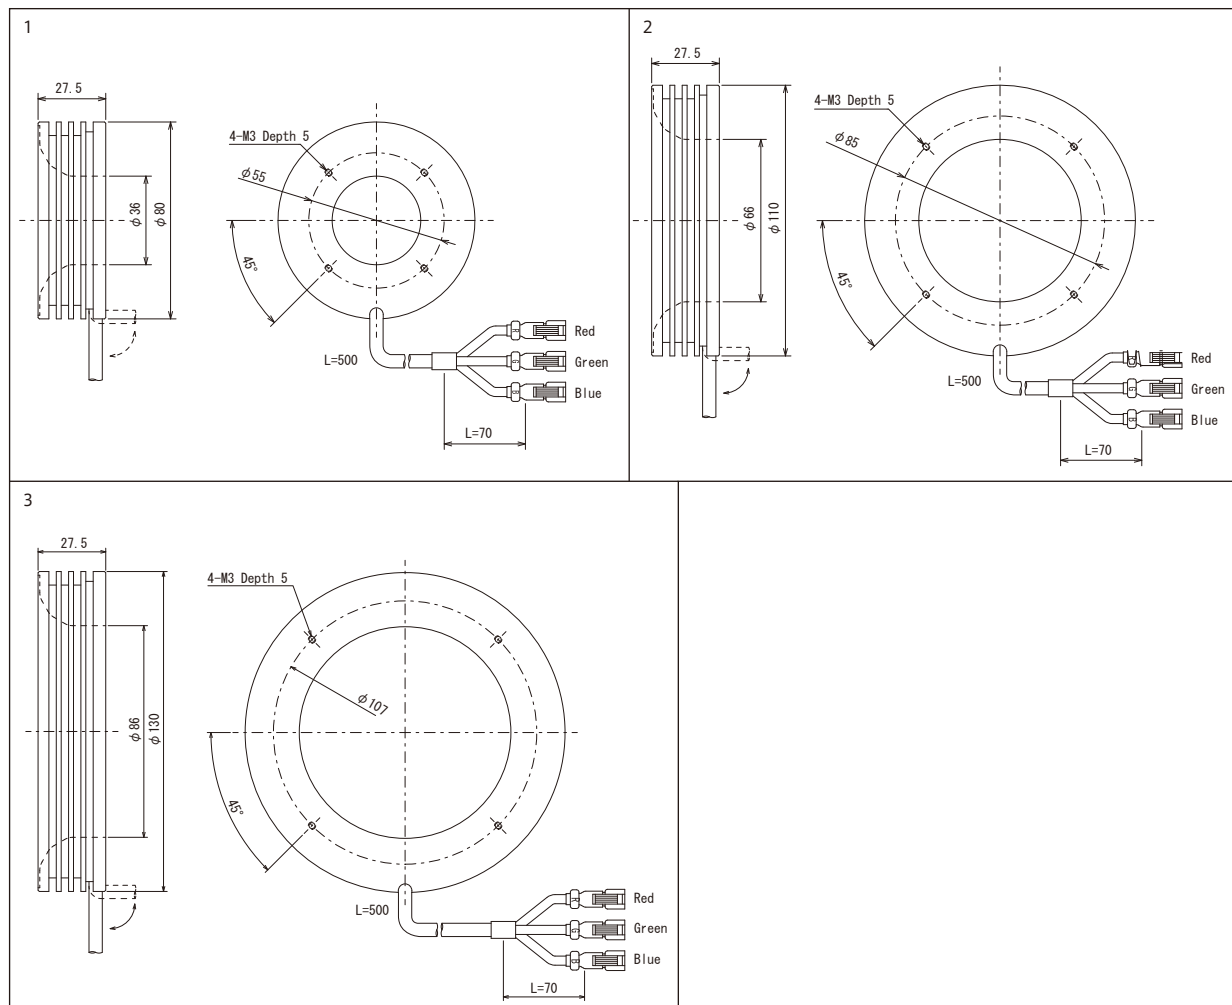

Recommended Digital Controller(PWM Control)

IDMU Series

Output control: 1,000 Levels
Compact PWM controller with DC24V input voltage, ideal for installation inside panels
Expandable up to 40 channels by linking units
Equipped with programming and camera trigger output functions, making it versatile.