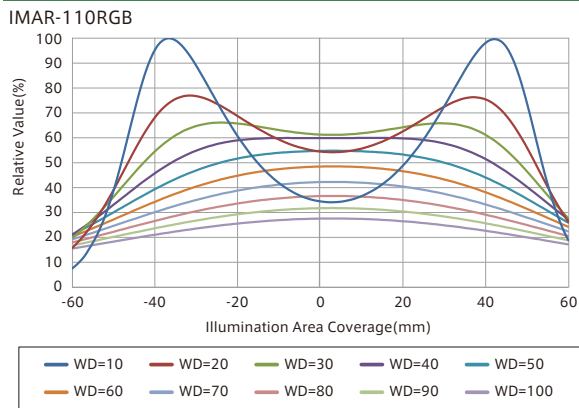

Luminance Distribution Chart (Ref. Value)