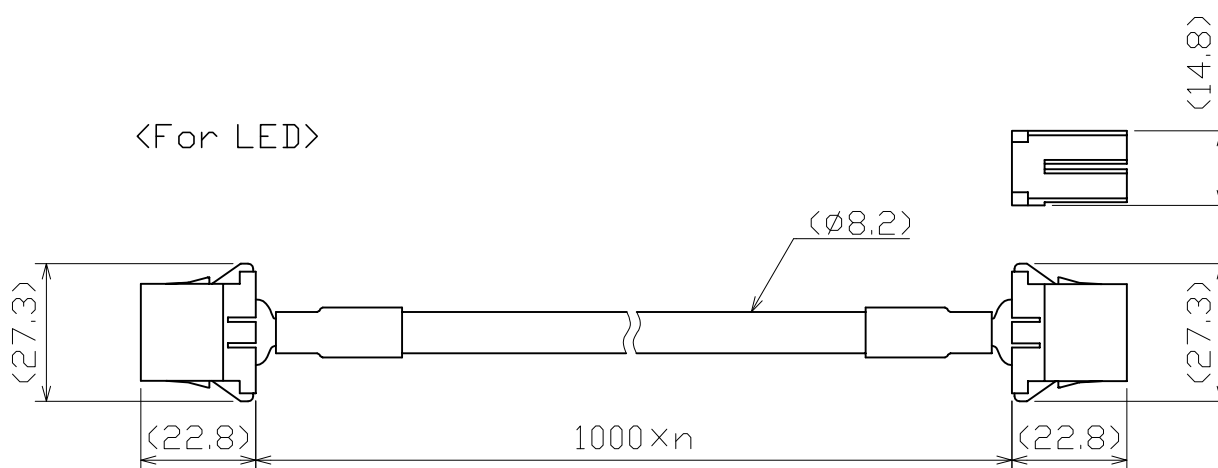

Extension cable set for LED and FAN drive

I-CB-S(n)-FSET (n=1,2,3,5,7,10)

Authorized by User  
御 確 認 印

Symbol 記号	Date 年・月・日	Contents 改 訂 内 容	Drawn by 作成	Approved by 承認
	2016.10.17	図種変更	M.Nishijima	K.Imae