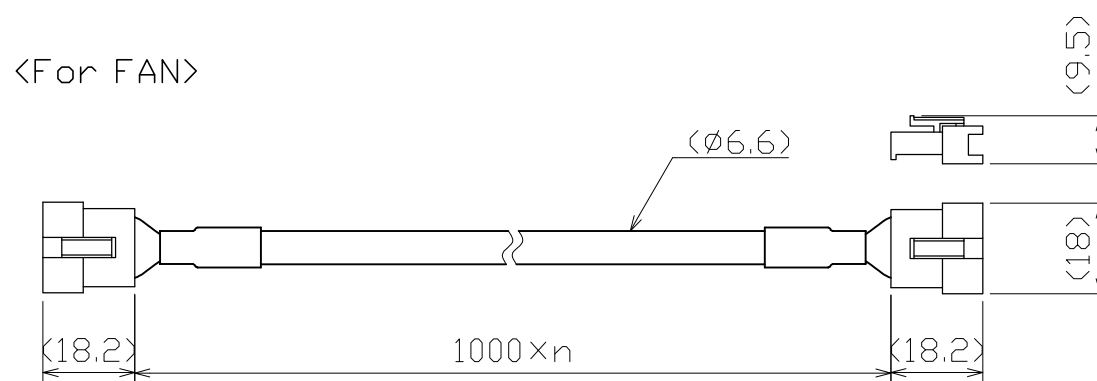

Extension cable set for LED and FAN drive

I-CB-S(n)-FSET (n=1,2,3,5,7,10)

Authorized by User  
御 確 認 印

Symbol 記号	Date 年・月・日	Contents 改 訂 内 容	Drawn by 作成	Approved by 承認
	2016.10.17	図種変更	M.Nishijima	K.Imae