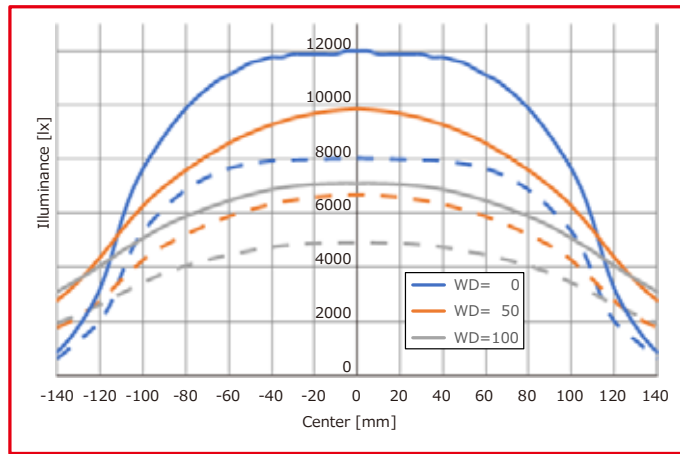

The newly developed "IQDA-CB series" is a light-intensity version of Leimac's IQD-CB series cube dome light.

In order to meet a variety of needs, we have lined up four sizes with aperture widths of 240, 340, 440, and 540.

【Brightness Comparison】 *Reference values

Solid line shows IQDA-CB240/220W
Dashed line shows IQD-CB240/220W

There is no change in optical characteristics, power consumption, or wavelength characteristics.