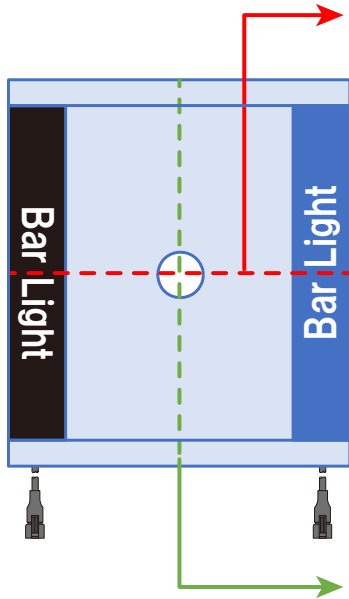

【Brightness Comparison】 *Reference values

Solid line shows IQDA-CB240/220W
Dashed line shows IQD-CB240/220W

There is no change in optical characteristics, power consumption, or wavelength characteristics.