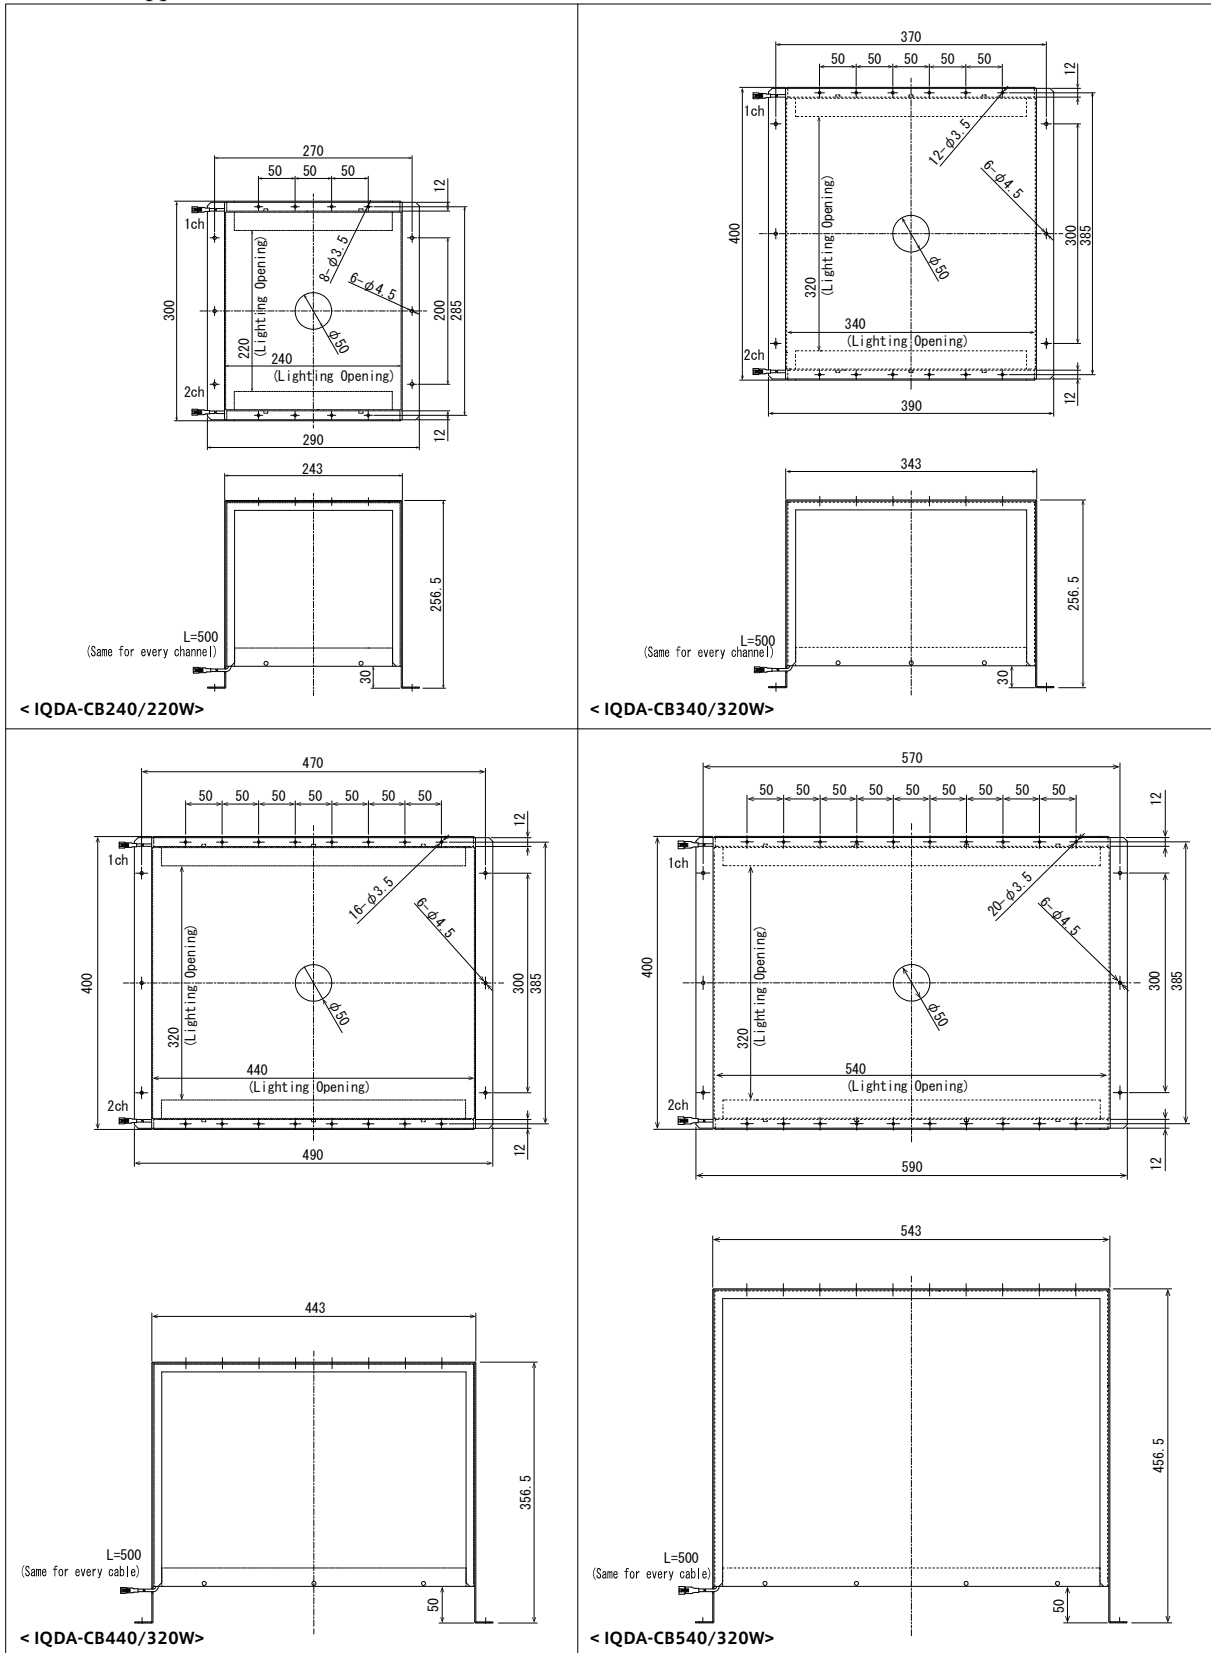

【Product Appearance】