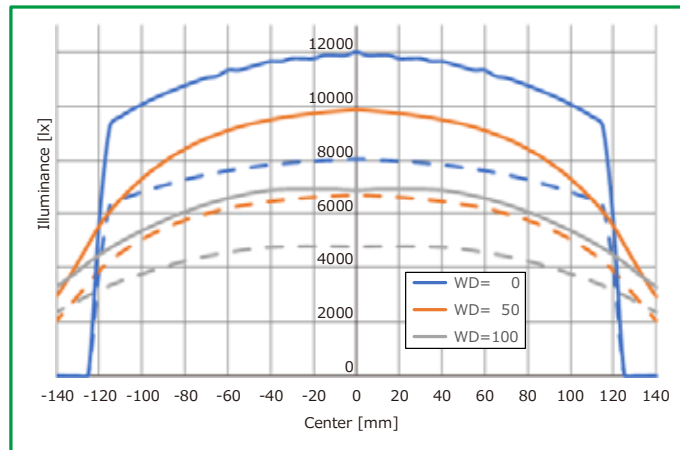

The newly developed "IQDA-CB series" is a light-intensity version of Leimac's IQD-CB series cube dome light.

In order to meet a variety of needs, we have lined up four sizes with aperture widths of 240, 340, 440, and 540.

—Details—

1. Released products

IQDA-CB series

Model	Input Voltage	Color	Dimensions (W / D / H)
IQDA-CB240/220W	DC12V	White	290mm / 300mm / 256.5mm
IQDA-CB340/320W	DC12V		390mm / 400mm / 256.5mm
IQDA-CB440/320W	DC12V		490mm / 400mm / 356.5mm
IQDA-CB540/320WHV	DC24V		590mm / 400mm / 456.5mm

【Brightness Comparison】 *Reference values

Solid line shows IQDA-CB240/220W
Dashed line shows IQD-CB240/220W

There is no change in optical characteristics, power consumption, or wavelength characteristics.