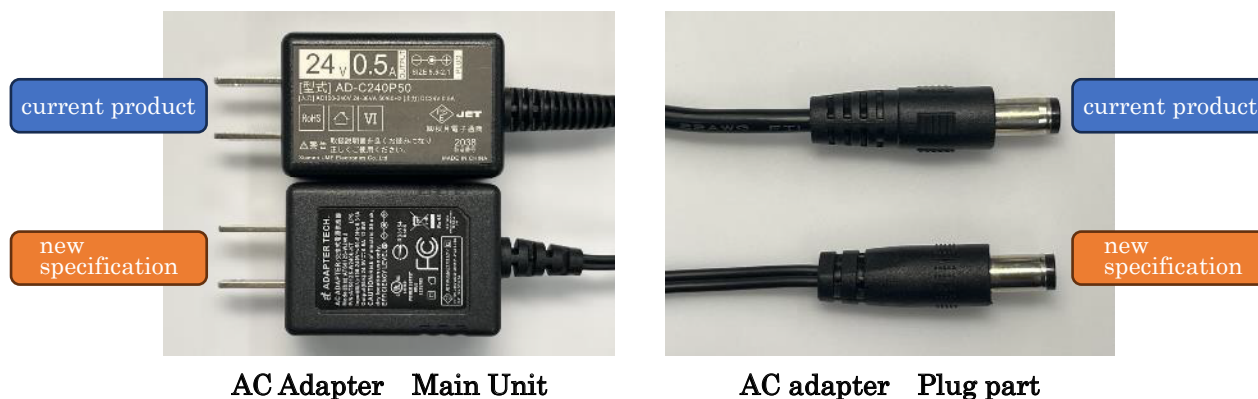

Feb. 2025

Dear Valued Customer

Leimac Ltd.
Sales Department
TEL : +81-77-585-6771
FAX : +81-77-585-6773

Information on changes to the AC adapter that comes along
with the ILC-24-350 / ILC-24-700

We would like to inform you that we will be changing the AC adapter that comes with the ILC-24-350 and ILC-24-700.
We apologize for any inconvenience this may cause and thank you for your understanding.

-Details-

1. Appropriate products

model : ILC-24-350、ILC-24-700
(<https://leimac.jp/en/ilcirc/>)
*Also applicable to custom-made Products.

2. Switchover time

We will change to the new specifications as soon as the current AC adapter stock runs out.

3. Changes

*Input voltage AC100-240V and output voltage DC24V 0.5A remain the same.

If you have any questions, please contact our sales representative.