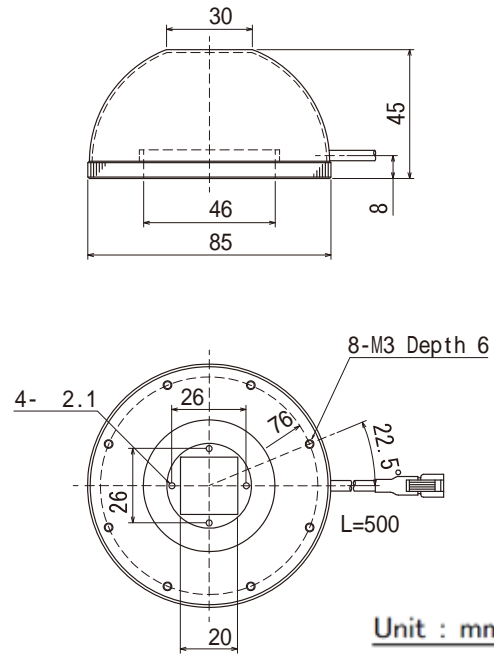

< Discontinued Product >
IDDA-KH120□
Weight : 305g

IDDA-KH80□

Weight : 150g