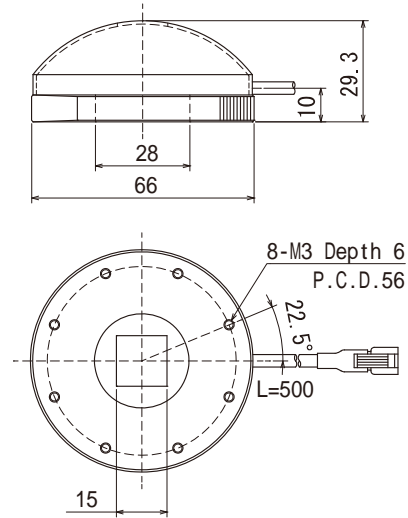

Although the case shape has been changed, the mounting pitch and outer diameter dimensions are the same.

< New Product >

IDDB-KH60□

Weight : 90g

< Discontinued Product >

IDDA-KH60□

Weight : 120g

IDDB-KH80□