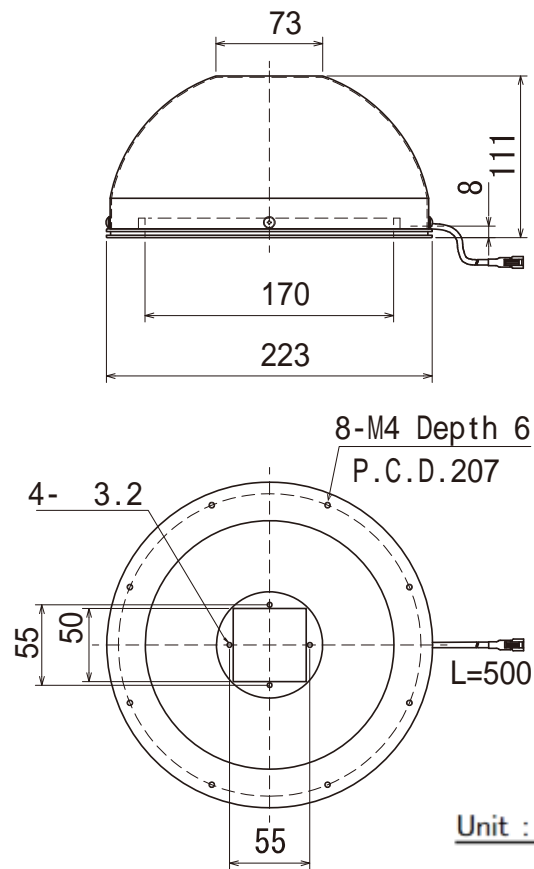

< Discontinued Product >
IDDA-KH220□
Weight : 765g