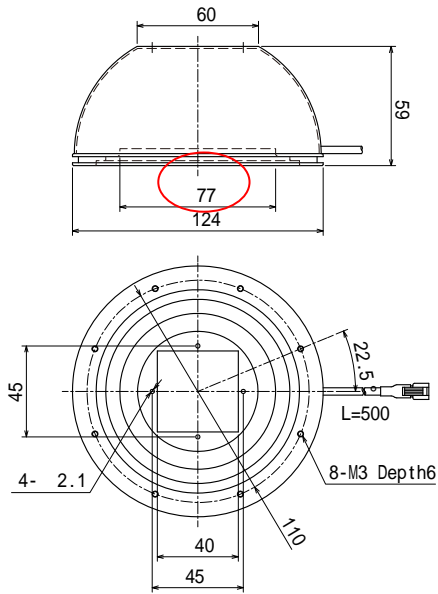

Weight : 105g

IDDA-KH80□

Weight : 150g

Unit : mm

< New Product >
IDDB-KH120□
Weight : 195g

< Discontinued Product >
IDDA-KH120□
Weight : 305g

IDDB-KH150□
Weight : 260g

IDDA-KH150□
Weight : 415g