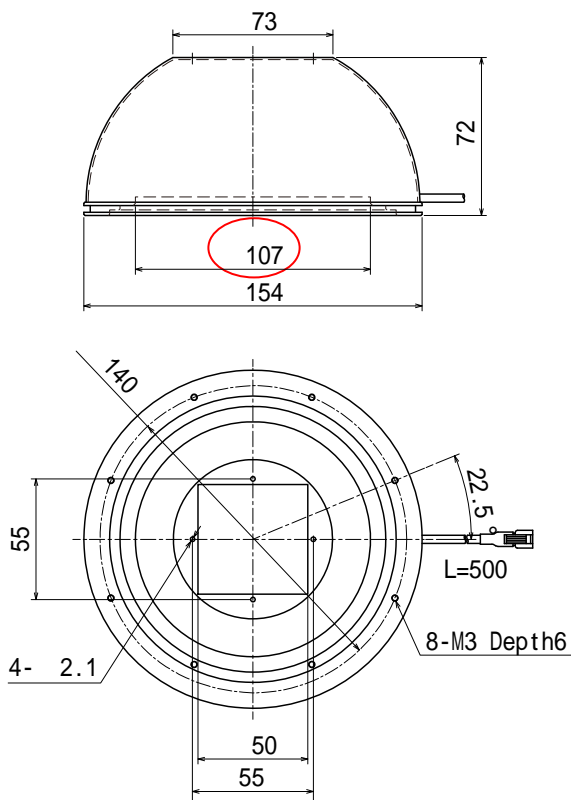

Weight : 105g

IDDA-KH80□

Weight : 150g

Unit : mm

< New Product >
IDDB-KH120□
Weight : 195g

< Discontinued Product >
IDDA-KH120□
Weight : 305g

IDDB-KH150□
Weight : 260g

IDDA-KH150□
Weight : 415g