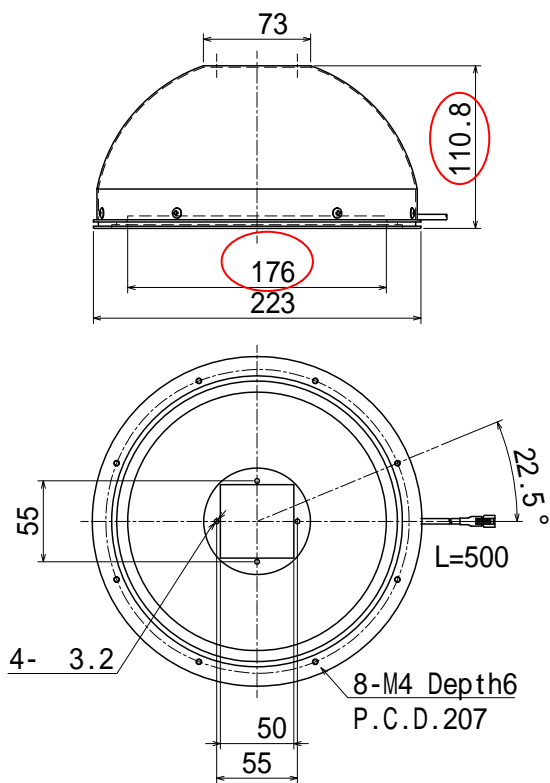

< New Product >
IDDB-KH220□
Weight : 455g