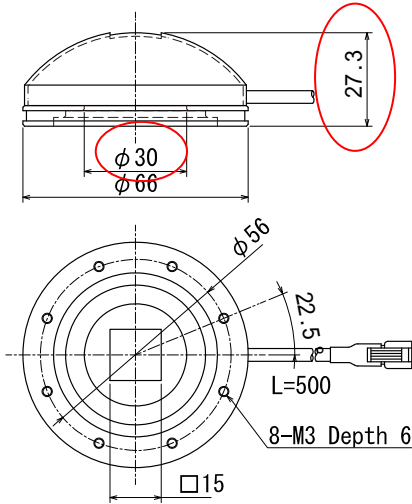

Although the case shape has been changed, the mounting pitch and outer diameter dimensions are the same.

< New Product >

IDDB-KH60□

Weight : 90g

< Discontinued Product >

IDDA-KH60□

Weight : 120g

IDDB-KH80□