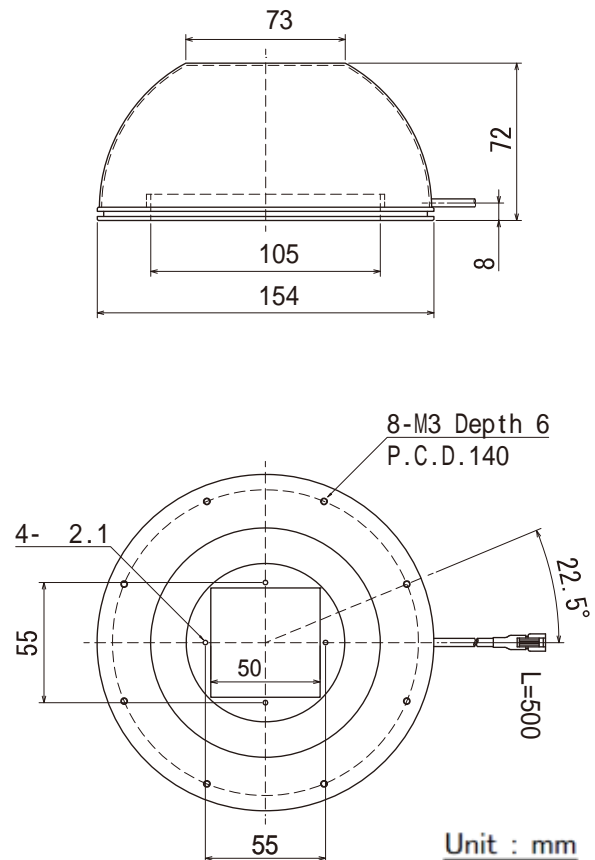

Although the case shape has been changed, the mounting pitch and outer diameter dimensions are the same.

< New Product >

IDDB-KH60□

Weight : 90g

< Discontinued Product >

IDDA-KH60□

Weight : 120g

IDDB-KH80□

Weight : 105g

IDDA-KH80□

Weight : 150g

Unit : mm

< New Product >
IDDB-KH120□
Weight : 195g

< Discontinued Product >
IDDA-KH120□
Weight : 305g

IDDB-KH150□
Weight : 260g

IDDA-KH150□
Weight : 415g