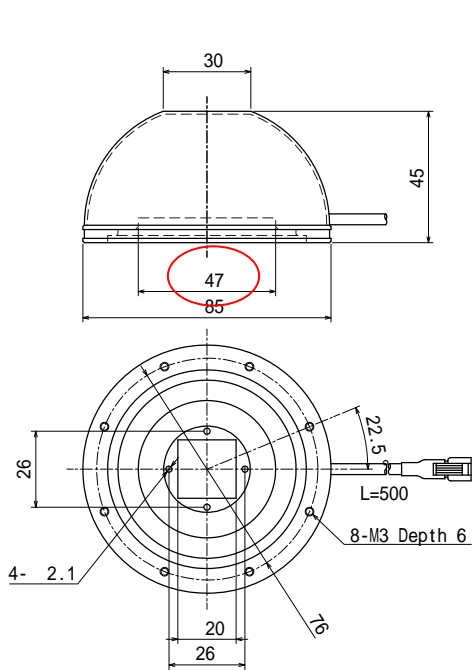

< New Product >
IDDB-KH120□
Weight : 195g

IDDB-KH80□

Weight : 105g