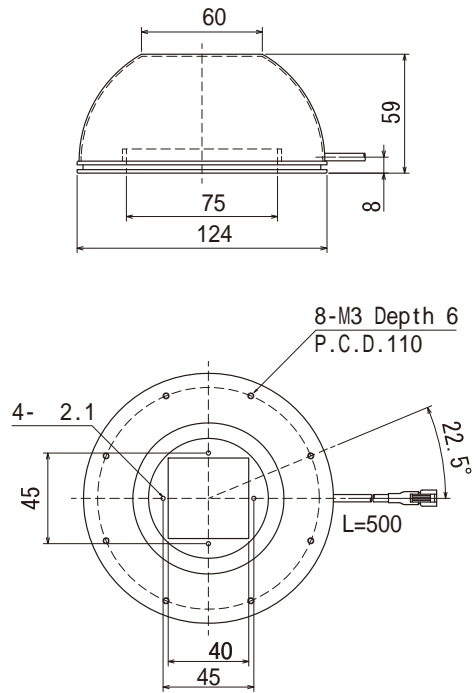

Weight : 105g

IDDA-KH80□

Weight : 150g

Unit : mm

< New Product >
IDDB-KH120□
Weight : 195g

< Discontinued Product >
IDDA-KH120□
Weight : 305g

IDDB-KH150□
Weight : 260g

IDDA-KH150□
Weight : 415g